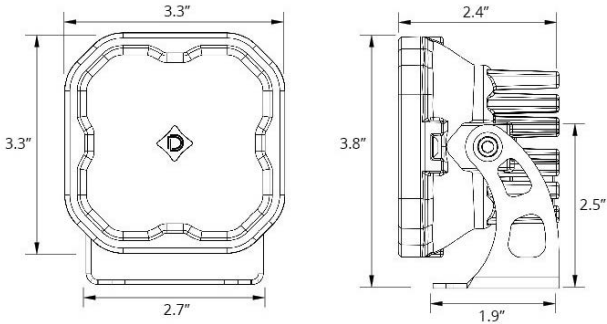

Wiring

Connect the red wire to positive supply, and black wire to negative or common ground.

Please note: This auxiliary lamp draws high current, and requires adequately-sized wiring for safe operation. If you are not using a Diode Dynamics wire harness, use wire sized 16 AWG or larger. Please be mindful of current ratings and wire size, especially if splitting power signals to multiple pods, or using switches. If you have any questions, please feel free to contact us for assistance.

Dimensions

Output

Driving

Fog/Wide

Flood

Spot

Combo

A - lux at 10 meters
 B - Distance (m) with 1 lux
 C - Distance (m) with .25 lux