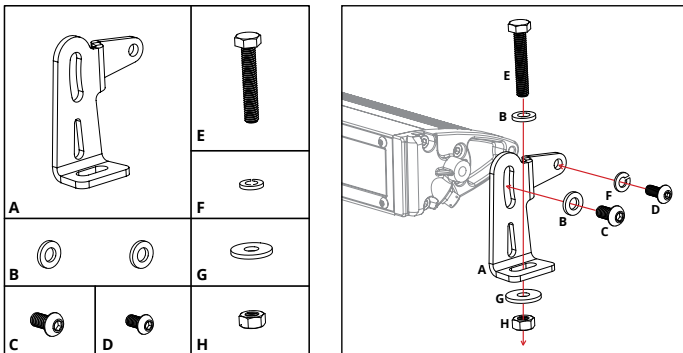

Kit Includes: 30" LED Light Bar, Mounting Hardware, Deutsch DT Connector

Features

- Advanced TIR (total internal reflection) optics
- High intensity 6000K Lumileds LEDs
- Slim design, for easy mounting
- Durable aluminum extrusion
- Pressure equalizing vent to eliminate condensation

Specifications

- Input Voltage: 9-24VDC
- Input Power: 137.2 watts
- Current Draw: 9.8 amps @ 14V
- Operating Temperature: -40° to 185°F
- Weight: 5.3 lbs

Wiring

Connect the red wire to positive supply, and black wire to negative or common ground.

Please note: This auxiliary lamp draws high current, and requires adequately-sized wiring for safe operation. If you are not using a Diode Dynamics wire harness, use wire sized 16 AWG or larger. Please be mindful of current ratings and wire size, especially if splitting power signals to multiple light bars, or using switches. If you have any questions, please feel free to contact us for assistance.

Mounting

If you wish, you may use the included hardware to mount your light bar. A number of fasteners are included, and can be used as you see fit. The most common mounting style is shown below. Stage Series Light Bars are also compatible with most standard mounting brackets on the market. Reference the dimensions on opposite side to determine the best mounting solution for your application.