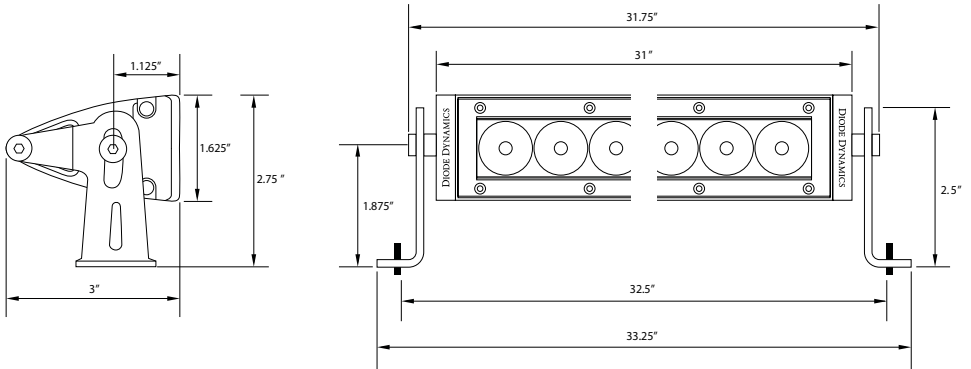

Kit Includes: 30" LED Light Bar, Mounting Hardware, Deutsch DT Connector

Features

- Advanced TIR (total internal reflection) optics
- High intensity 6000K Lumileds LEDs
- Slim design, for easy mounting
- Durable aluminum extrusion
- Pressure equalizing vent to eliminate condensation

Specifications

- Input Voltage: 9-24VDC
- Input Power: 137.2 watts
- Current Draw: 9.8 amps @ 14V
- Operating Temperature: -40° to 185°F
- Weight: 5.3 lbs

Wiring

Connect the red wire to positive supply, and black wire to negative or common ground.

Please note: This auxiliary lamp draws high current, and requires adequately-sized wiring for safe operation. If you are not using a Diode Dynamics wire harness, use wire sized 16 AWG or larger. Please be mindful of current ratings and wire size, especially if splitting power signals to multiple light bars, or using switches. If you have any questions, please feel free to contact us for assistance.

Dimensions

Output

Driving

Flood

Combo

- A - lux at 10 meters
 B - Distance (m) with 1 lux
 C - Distance (m) with .25 lux

SS ₃₀ 30" Light Bar		A	B	C		
Lens Color/Optics	cd*	Illuminance (lx)	Distance (m)		Measured Output	Output Color
White Driving	275,000	2,750	524	1,050	7,000 lumens	6000K White
White Flood	10,000	100	100	200	7,000 lumens	6000K White
White Combo	217,000	1,690	466	930	7,000 lumens	6000K White
Amber Driving	165,000	1,650	406	810	4,000 lumens	2000K Amber
Amber Flood	6,000	60	77	150	4,000 lumens	2000K Amber
Amber Combo	113,800	1,014	337	670	4,000 lumens	2000K Amber