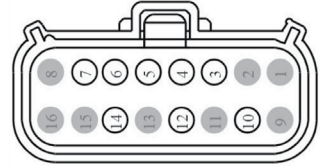

4. Next, tap the bare wires on the pigtail to 12V power and ground. This will dictate when the panels turn on. In the table below, we have listed the suggested wires to tap.

IMPORTANT: DO NOT plug the LED panel directly into pigtail without the driver. The LEDs must be plugged into the driver first to control the power.

14 Pin Molex
HID Headlight Connector

Wiring Instructions

DD WIRE	FUNCTION	PIN	HARNES LOCATION	DRIVER WIRE	PASSENGER WIRE
WHITE	Low Power, 50% Brightness	PIN 1	Headlight	Orange	White/Orange
BLACK	Ground	PIN 7	Headlight	Black	Black
YELLOW	Turn Signal	PIN 4	Headlight	White/Light Green	White/Tan
RED	High Power, 100% Brightness	PIN 3	Headlight	White/Yellow	White/Dark Blue

5. Mount driver and tuck all wires. Driver should be mounted outside of headlight for serviceability, in a location away from the engine block to avoid excessive heat buildup.

6. Test thoroughly, reseal headlight and reinstall onto vehicle.

This installation guide is for the following SKU:

DD2216 Grand Cherokee 2014 SB LED Halos

**100% SATISFACTION
GUARANTEE**