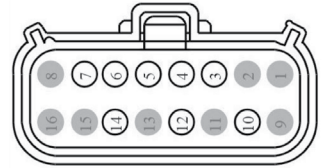

4. Next, tap the bare wires on the pigtail to 12V power and ground. This will dictate when the panels turn on. In the table below, we have listed the suggested wires to tap.

IMPORTANT: DO NOT plug the LED panel directly into pigtail without the driver. The LEDs must be plugged into the driver first to control the power.

14 Pin Molex
HID Headlight Connector

Wiring Instructions

DD WIRE	FUNCTION	PIN	HARNES LOCATION	DRIVER WIRE	PASSENGER WIRE
WHITE	Low Power, 50% Brightness	PIN 1	Headlight	Orange	White/Orange
BLACK	Ground	PIN 7	Headlight	Black	Black
YELLOW	Turn Signal	PIN 4	Headlight	White/Light Green	White/Tan
RED	High Power, 100% Brightness	PIN 3	Headlight	White/Yellow	White/Dark Blue

5. Mount driver and tuck all wires. Driver should be mounted outside of headlight for serviceability, in a location away from the engine block to avoid excessive heat buildup.
6. Test thoroughly, reseal headlight and reinstall onto vehicle.

This installation guide is for the following SKU:

DD2216 Grand Cherokee 2014 SB LED Halos

**100% SATISFACTION
GUARANTEE**