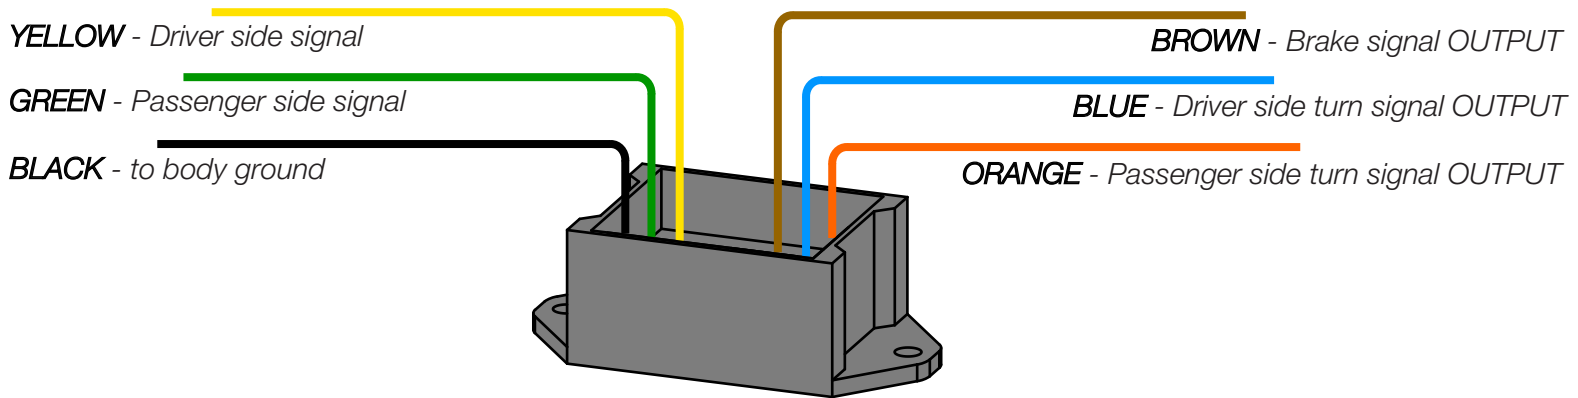

# **DIGI-TAILS**

## **TAILLIGHT SIGNAL SEPARATOR**

**PN: DT-TSS**

**The DIGI-TAILS Taillight Signal Separator will convert the Passenger and Driver signals with no dedicated brake light signal and output a driver side turn signal, passenger side turn signal, and Brake light**