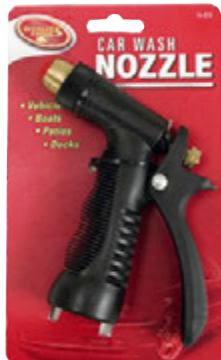

NOZZLES & BUCKETS

The Detailer's Choice® brand provides a wide range of quality spray nozzles, each with specific features for use on a variety of outdoor cleaning or watering projects.

Nozzles range from the most basic, plastic single spray unit, to an adjustable eight spray durable metal unit for frequent users. Choose from a simple grip to contoured, non-slip comfort grip handles.

Easily attach nozzle by twisting onto any standard garden hose.

NOZZLES & BUCKETS

PLASTIC CAR WASH NOZZLE

14-006

- Vehicles, boats, patios & decks
- Easy on/off control handle

Pkg. Size: 7.5" x 4.7" x 1.1"

METAL TRIGGER NOZZLE

14-014

- Vehicles, boats, patios & decks
- Easy on/off control handle
- Adjustable spray pattern

Pkg. Size: 8" x 4.7" x 1.2"

METAL 6-WAY NOZZLE

14-100

- Non-slip comfort-grip ergonomic handle
- Easy on/off control handle
- 6 different spray patterns
- Durable metal housing