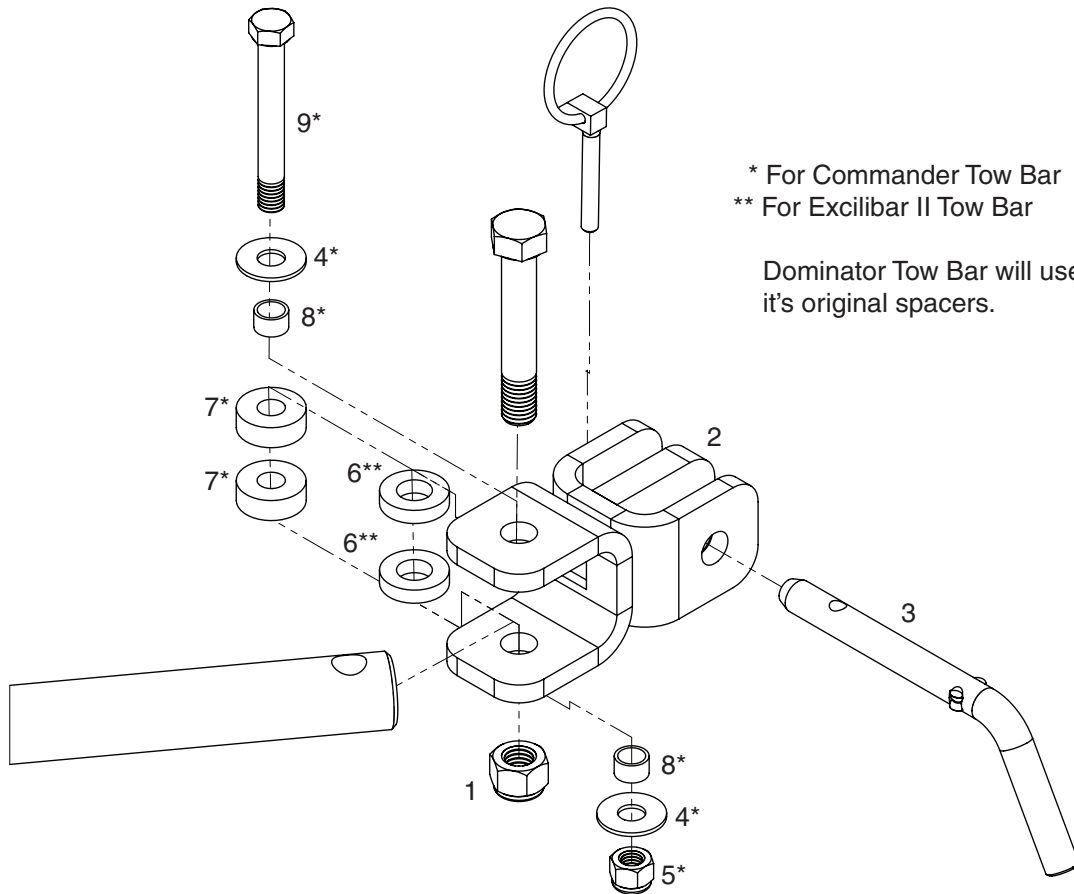

Demco Tow Bar to  
Blue OX Baseplate  
Adaptor Kit 9523041

9523041 PARTS LIST

REF. NO.	PART NO.	QTY.	DESCRIPTION
1.	02178	2	1/2" -NC Nylon Lock Nut
2.	12173-81	2	Adaptor Clevis F/Blue Ox Baseplate
3.	13496-95	2	Attaching Pin F/Blue Ox Adaptor
4.	00059	4	3/8" Flat Washer
5.	02592	2	3/8"-NC Nylon Lock Nut
6.	13666	4	Clevis Spacer f/ Excalibar II
7.	13667	4	Clevis Spacer f/ Commander
8.	13668	4	Bushing f/ Commander Bolt
9.	13669-95	2	Commander Bolt

Please order replacement parts by PART NO. and DESCRIPTION.