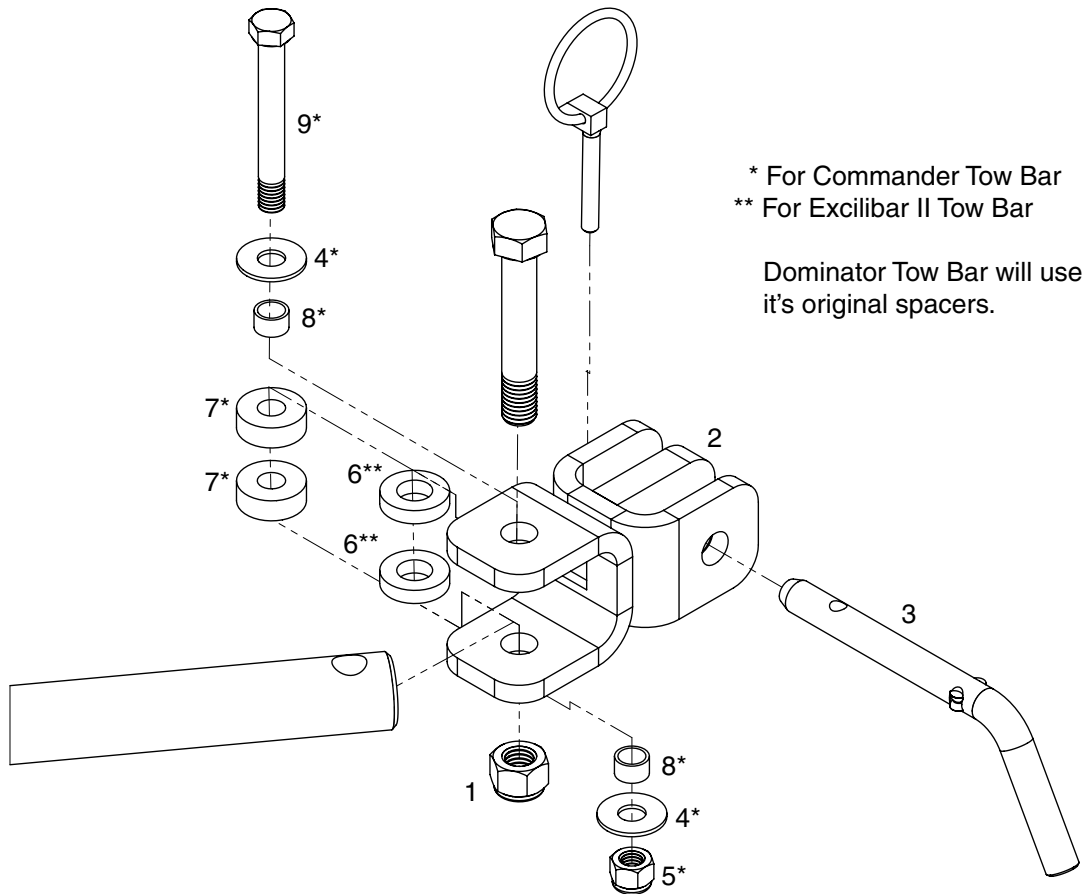

Doing Our Best to Provide You the Best

ADAPTOR KIT #9523041
Demco Tow Bar to Blue Ox Baseplate

* For Commander Tow Bar
 ** For Excalibar II Tow Bar

Dominator Tow Bar will use
 it's original spacers.

9523041 PARTS LIST

ITEM	PART #	QTY	DESCRIPTION
1	02178	2	.50-NC NYLON LOCK NUT
2	12173-81	2	ADAPTOR CLEVIS f/ BLUE OX BASEPLATE
3	13496-95	2	ATTACHING PIN f/ BLUE OX ADAPTOR
4	00059	4	.375 FLATWASHER
5	02592	2	.375-NC NYLON LOCK NUT
6	13666	4	CLEVIS SPACER f/ EXCALIBAR II
7	13667	4	CLEVIS SPACER f/ COMMANDER
8	13668	4	BUSHING f/ COMMANDER BOLT
9	13669-95	2	COMMANDER BOLT