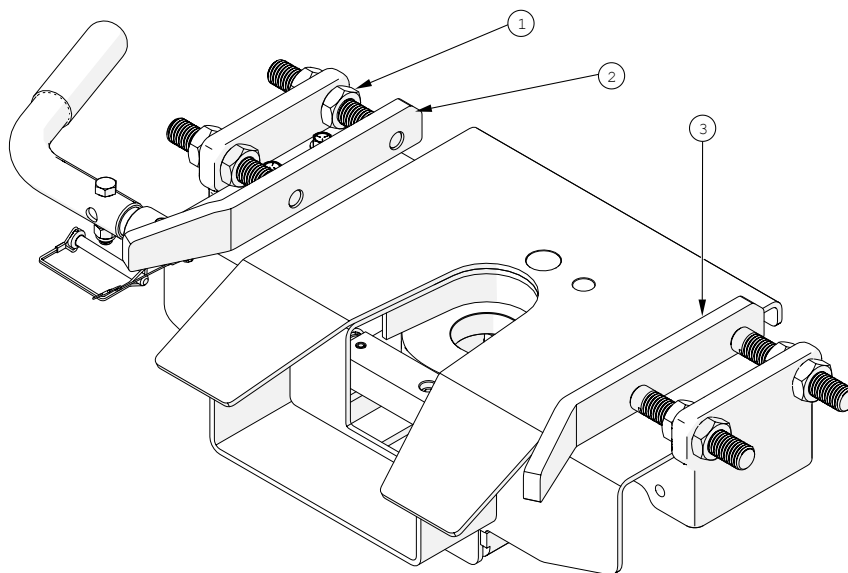

5th Wheel Capture Plates

6171 Trailair Rota-Flex

ITEM #	PART #	DESCRIPTION	Qty
1	03701	NUT .75 JAM	8
2	15821-91	CAPTURE PLATE ASSEMBLY, LEFT	1
3	15822-91	CAPTURE PLATE ASSEMBLY, RIGHT	1

- Slide existing capture plates toward the center to remove from mount. You may need to tap the capture plates out with a hammer/mallet.
- Slide the new Rota-Flex capture plates in mounts. You may need to use a hammer/mallet to tap the capture plates into place.