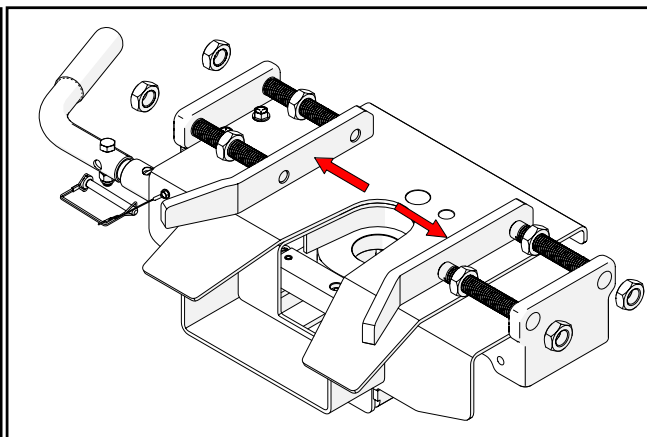

5th Wheel Capture Plates

6171 Trailair Rota-Flex

ITEM #	PART #	DESCRIPTION	Qty
1	03701	NUT .75 JAM	8
2	15821-91	CAPTURE PLATE ASSEMBLY, LEFT	1
3	15822-91	CAPTURE PLATE ASSEMBLY, RIGHT	1

- Slide existing capture plates toward the center to remove from mount. You may need to tap the capture plates out with a hammer/mallet.
- Slide the new Rota-Flex capture plates in mounts. You may need to use a hammer/mallet to tap the capture plates into place.