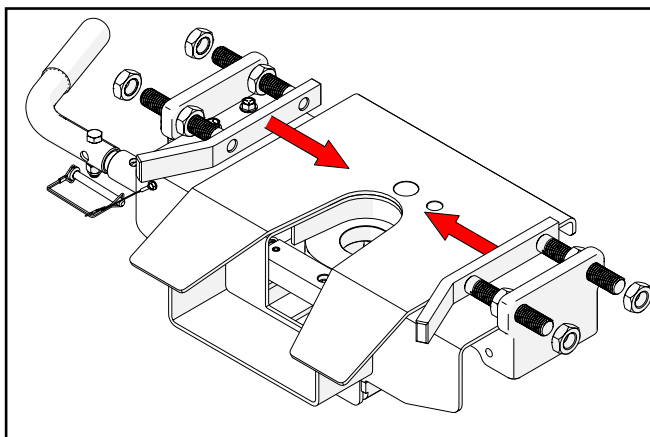

5th Wheel Capture Plates

6171 Trailair Rota-Flex

ITEM #	PART #	DESCRIPTION	Qty
1	03701	NUT .75 JAM	8
2	15821-91	CAPTURE PLATE ASSEMBLY, LEFT	1
3	15822-91	CAPTURE PLATE ASSEMBLY, RIGHT	1

- Slide existing capture plates toward the center to remove from mount. You may need to tap the capture plates out with a hammer/mallet.
- Slide the new Rota-Flex capture plates in mounts. You may need to use a hammer/mallet to tap the capture plates into place.