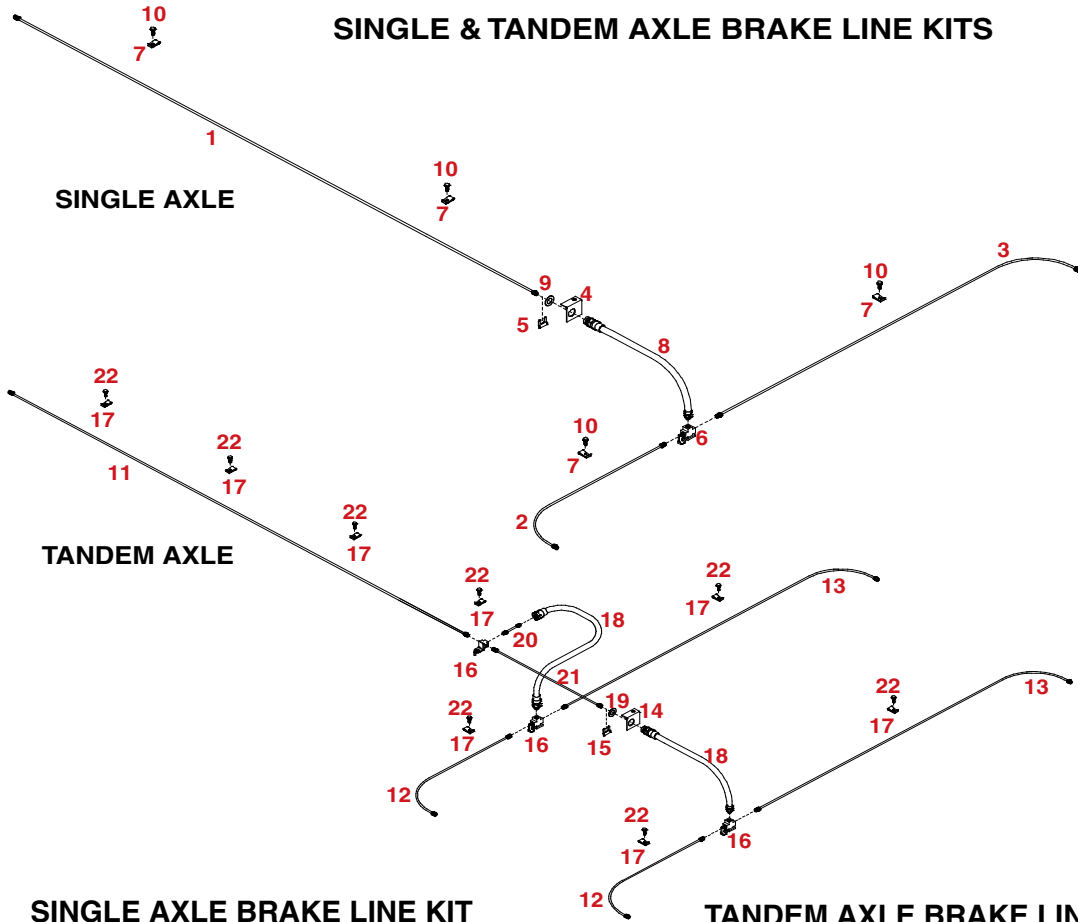

# Single & Tandem Axle Brake Line Kits

## SINGLE & TANDEM AXLE BRAKE LINE KITS

### SINGLE AXLE BRAKE LINE KIT

REF. NO.	PART NO.	QTY.	DESCRIPTION
	5427	1	Complete Kit
1.	SB5193	1	193" ZT Brake Line
2.	SB517	1	17" ZT Brake Line
3.	SB572	1	72" ZT Brake Line
4.	05981-95	1	Brake Line Hose Bracket
5.	SB7764	1	Retainer Clip
6.	SB7785	1	3/16" Brake Tee
7.	05378	4	Brake Line Control Clip
8.	05982	1	18-7/8" Brake Hose
9.	00496	1	5/8" x 14 Ga. Machine Bushing
10.	03787	4	#10-16UNC x 1/2" Self Drilling Hex Washer Head Screw

### TANDEM AXLE BRAKE LINE KIT

REF. NO.	PART NO.	QTY.	DESCRIPTION
	5428 5951		Complete Kit
11.	SB5193	1	193" ZT Brake Line
12.	SB517	2	17" ZT Brake Line
13.	SB572	2	72" ZT Brake Line
	SB580	2	80" ZT Brake Line
14.	05981-95	1	Brake Line Hose Bracket
15.	SB7764	1	Retainer Clip
16.	SB7785	3	3/16" Brake Tee
17.	05378	8	Brake Line Control Clip
18.	05982	2	18-7/8" Brake Hose
19.	00496	1	5/8" x 14 Ga. Machine Bushing
20.	SB5045	1	3/16" x 4-1/2" Brake Line
21.	SB530	1	30" ZT Brake Line
	SB536	1	36" ZT Brake Line
22.	03787	8	#10-16UNC x 1/2" Self Drilling Hex Washer Head Screw