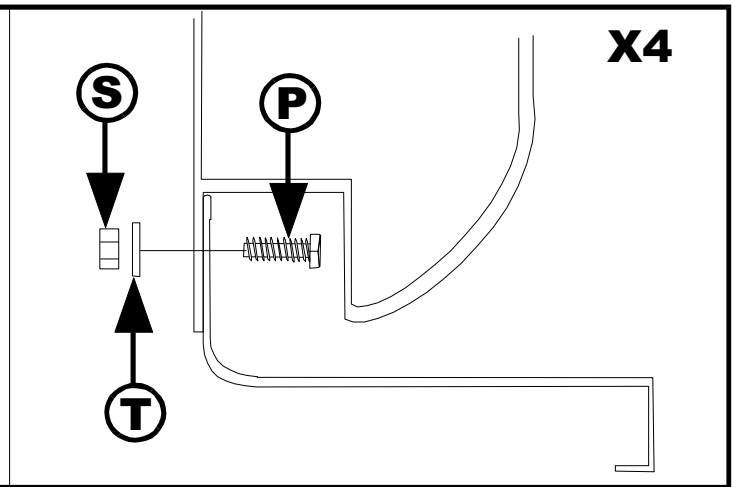

DEE ZEE Britetread Running Boards

2017 20-8017

Ford Pickups

A  X2	B  X2	C  X2	D  X1	E  X1
F  11 3/4" X2	G  X2	M  1/4" x 1" X8	N  1/4" x 1" X8	P  1/4" x 3/4" X24
S  1/4" X32	T  1/4" X32			

Tools Required:

1

7/16"

2

3

4

10

7/16"

11

1/4"