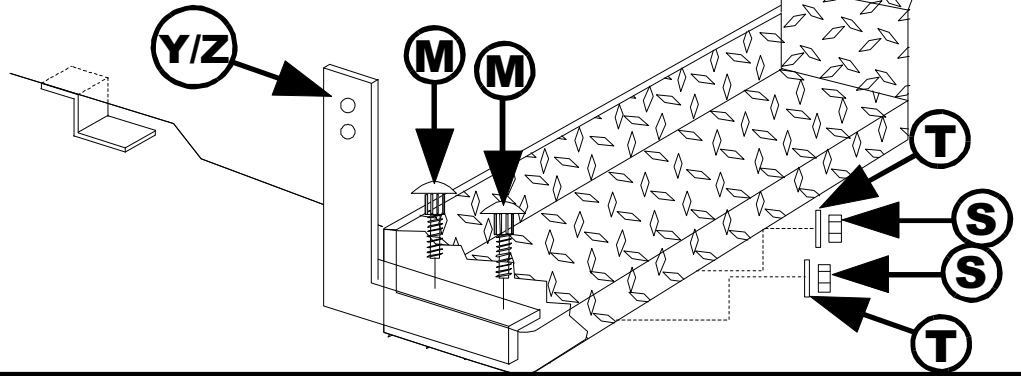

DEE ZEE Britetread Running Boards

2017 20-8017

Ford Pickups

A  X2	B  X2	C  X2	D  X1	E  X1
F  11 3/4" X2	G  X2	M  1/4" x 1" X8	N  1/4" x 1" X8	P  1/4" x 3/4" X24
S  1/4" X32	T  1/4" X32			

Tools Required:

1

7/16"

2

3

4

10

7/16"

11

1/4"