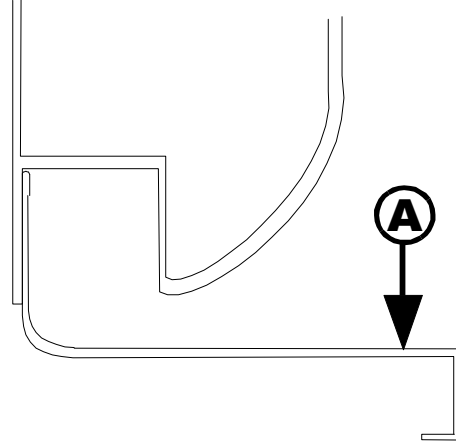

DEE ZEE Britetread Running Boards

2017 20-8017

Ford Pickups

A  X2	B  X2	C  X2	D  X1	E  X1
F  11 3/4" X2	G  X2	M  1/4" x 1" X8	N  1/4" x 1" X8	P  1/4" x 3/4" X24
S  1/4" X32	T  1/4" X32			

Tools Required:

1

7/16"

2

3

4

10

7/16"

11

1/4"

12

7/16"

13

1/4"

18

19

20

21