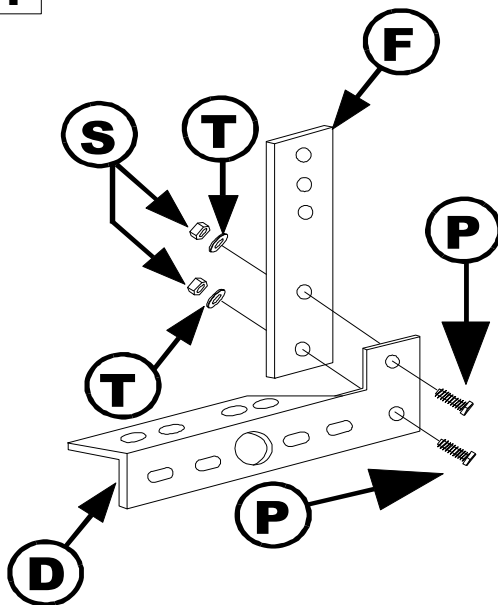

DEE ZEE Britetread Running Boards

2017 20-8017

Ford Pickups

A X2	B X2	C X2	D X1	E X1
F 11 3/4" X2	G X2	M 1/4" x 1" X8	N 1/4" x 1" X8	P 1/4" x 3/4" X24
S 1/4" X32	T 1/4" X32			

Tools Required:

1

7/16"