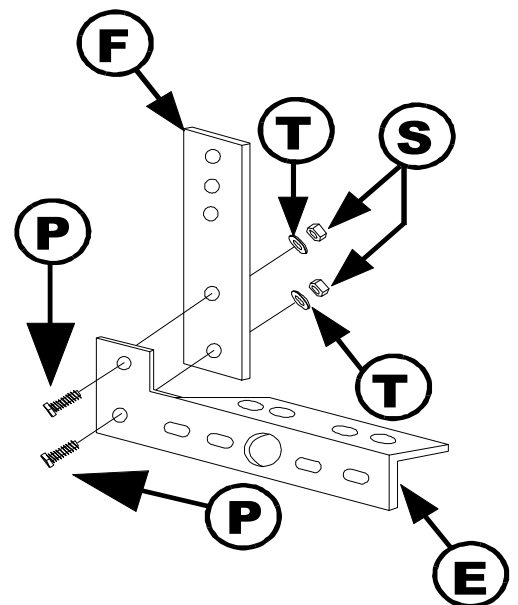

DEE ZEE Britetread Running Boards

2017 20-8017

Ford Pickups

A X2	B X2	C X2	D X1	E X1
F 11 3/4" X2	G X2	M 1/4" x 1" X8	N 1/4" x 1" X8	P 1/4" x 3/4" X24
S 1/4" X32	T 1/4" X32			

Tools Required:

1

7/16"