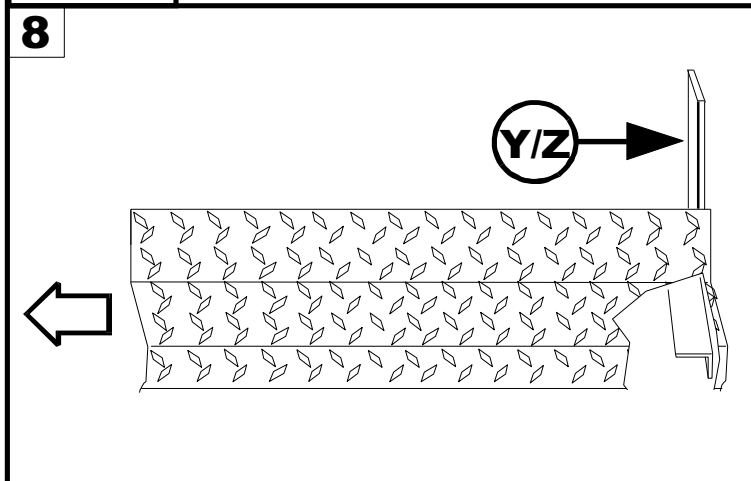

DEE ZEE Britetread Running Boards

2017 20-8017

Ford Pickups

A  X2	B  X2	C  X2	D  X1	E  X1
F  11 3/4" X2	G  X2	M  1/4" x 1" X8	N  1/4" x 1" X8	P  1/4" x 3/4" X24
S  1/4" X32	T  1/4" X32			

Tools Required:

1

7/16"

2

3

4

10

7/16"

11

1/4"