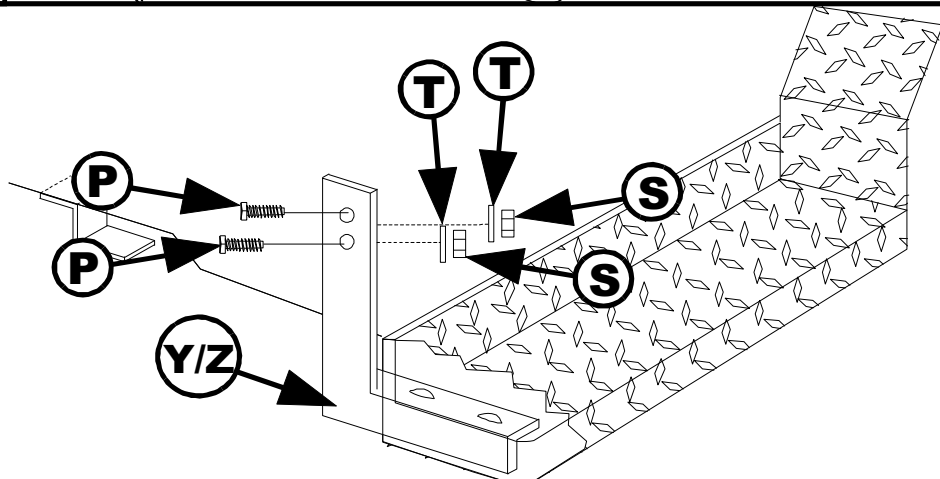

10

7/16"

11

1/4"

12

7/16"

13

1/4"