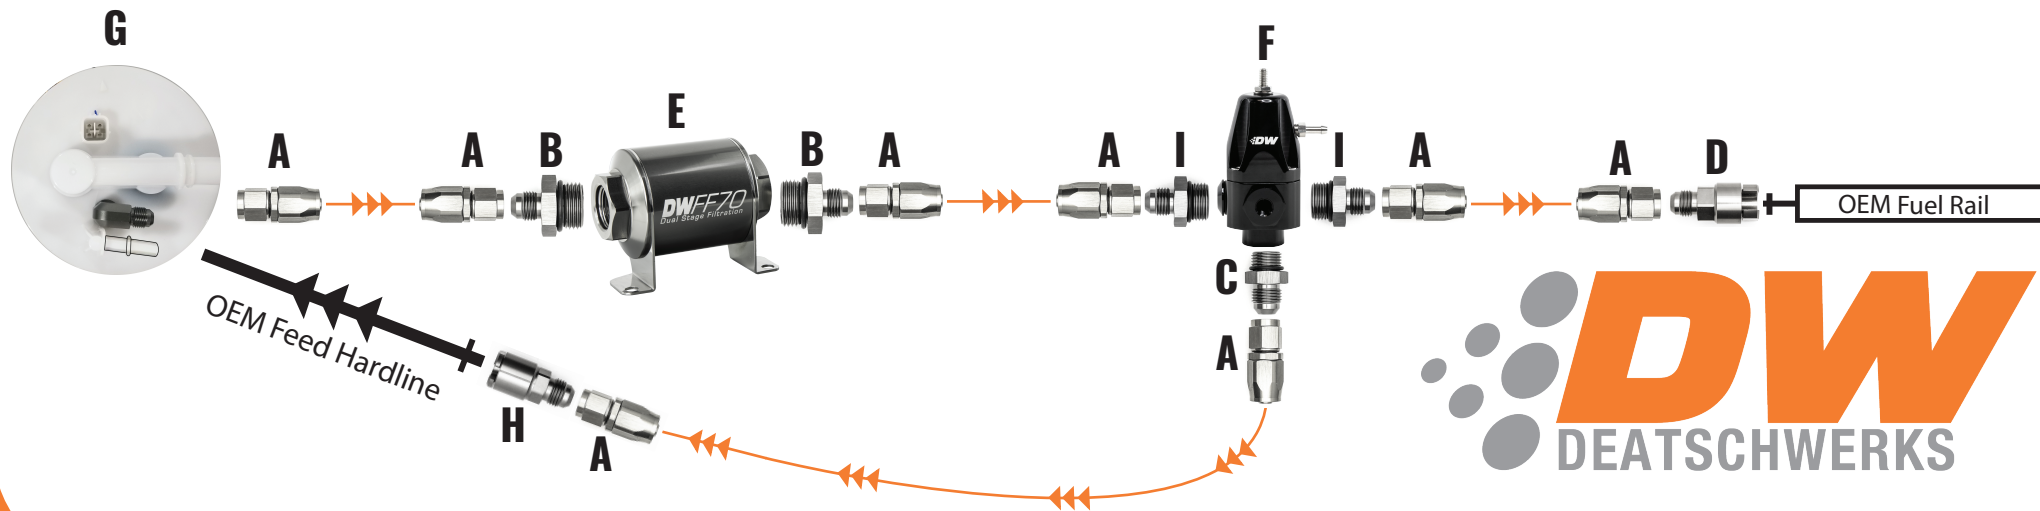

A. CPE 6-02-0801, 0802, 0803
PTFE 6-02-0850, 0851, 0852
(6AN Hose Straight, 45*, or 90*)

B. 6-02-0407
-10 ORB to -6AN

C. 6-02-0404
-6 ORB to -6AN

D. 5/16 or 3/8 EFI Quick Connect
6-02-0103 or 6-02-0121

E. DWFF70 Fuel Filter
8-03-070-010K

F. DWR1000
6-1000-FRB

G. 01-15 Civic SI DW400 Module

H. 1/4" EFI Quick Connect
6-02-0120

I. 6-02-0401
-8 ORB to -6AN

Discover other performance fuel system parts on our website.