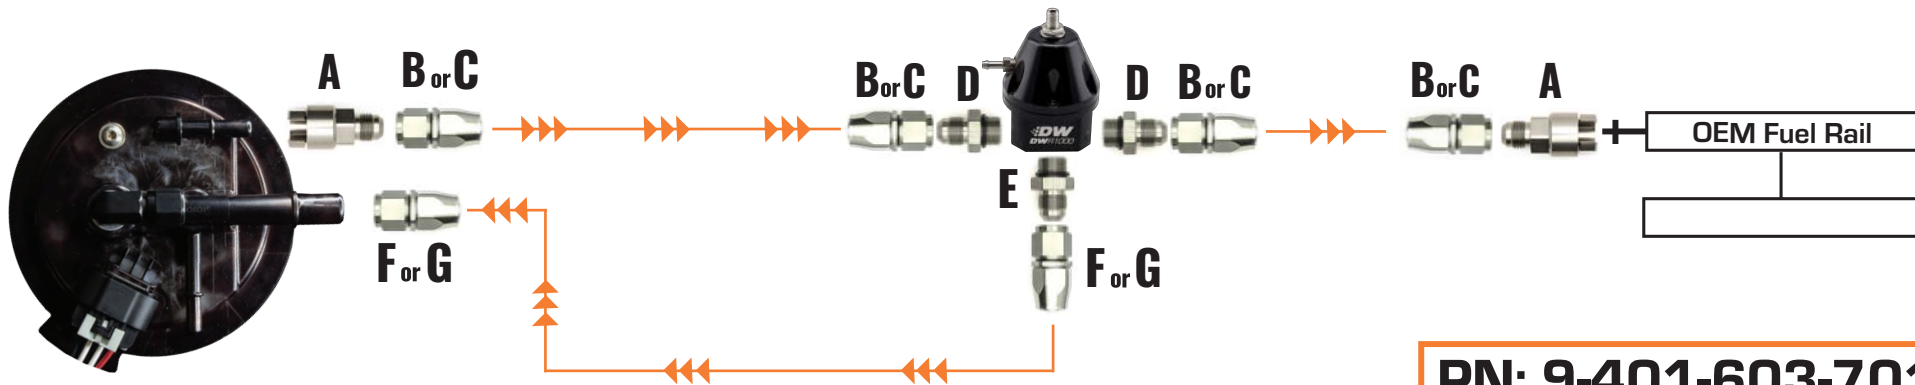

05-09 GM Truck Module w/ CPE Lines

PN: 9-401-603-7012

- A 6-02-0104 8AN Male Flare to 3/8" Female EFI Quick Connect Adapter**
- B 6-02-0805 8AN Female Swivel Straight Hose End CPE**
- C 6-02-0807 8AN Female Swivel 90-degree Hose End CPE**
- D 6-02-0405 6AN ORB Male to 8AN Male Flare Adapter (incl O-Ring)**
- E 6-02-0404 6AN ORB Male to 6AN Male Flare Adapter (incl O-Ring)**

- F 6-02-0801 6AN Female Swivel STRAIGHT Hose End CPE**
- G 6-02-0803 6AN Female Swivel 90-degree Hose End CPE**

Learn more about fuel systems on our website.