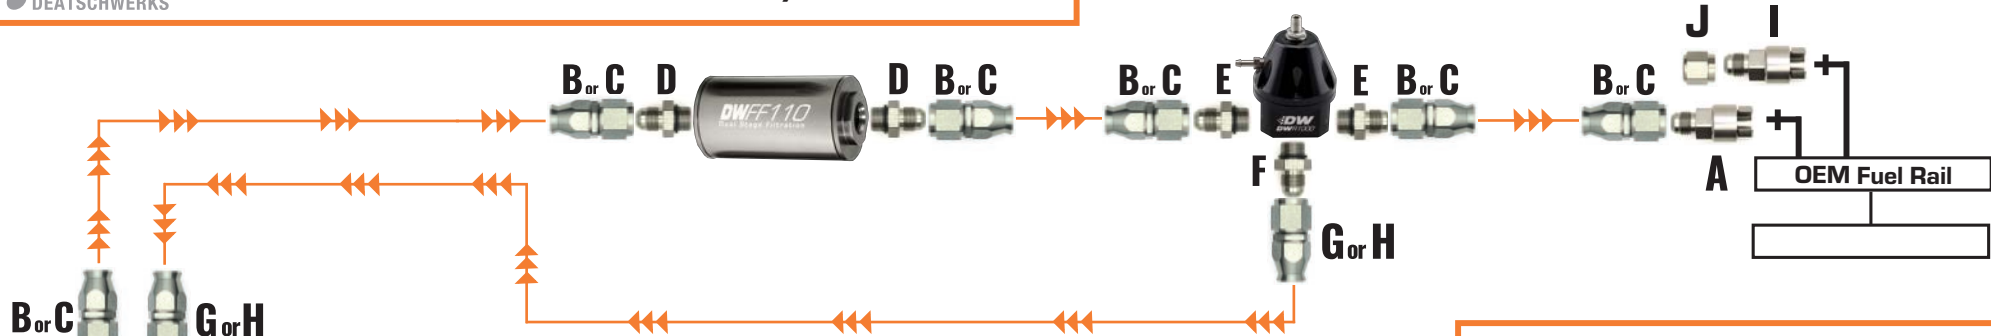

99-04 GM Truck Module w/ PTFE Lines

PN: 9-401-603-7011

- | | | | |
|--------------------|--|--------------------|---|
| A 6-02-0104 | 8AN Male Flare to 3/8" Female EFI Quick Connect Adapter | F 6-02-0404 | 6AN ORB Male to 6AN Male Flare Adapter (incl O-Ring) |
| B 6-02-0854 | 8AN Female Swivel Straight Hose End PTFE | G 6-02-0850 | 6AN Female Swivel STRAIGHT Hose End PTFE |
| C 6-02-0856 | 8AN Female Swivel 90-degree Hose End PTFE | H 6-02-0852 | 6AN Female Swivel 90-degree Hose End PTFE |
| D 6-02-0402 | 8AN ORB Male to 8AN Male Flare Adapter (incl O-Ring) | I 6-02-0121 | 6AN Male Flare to 5/16" Female EFI Quick Connect Adapter |
| E 6-02-0405 | 6AN ORB Male to 8AN Male Flare Adapter (incl O-Ring) | J 6-02-0714 | 6AN Female Flare Cap |