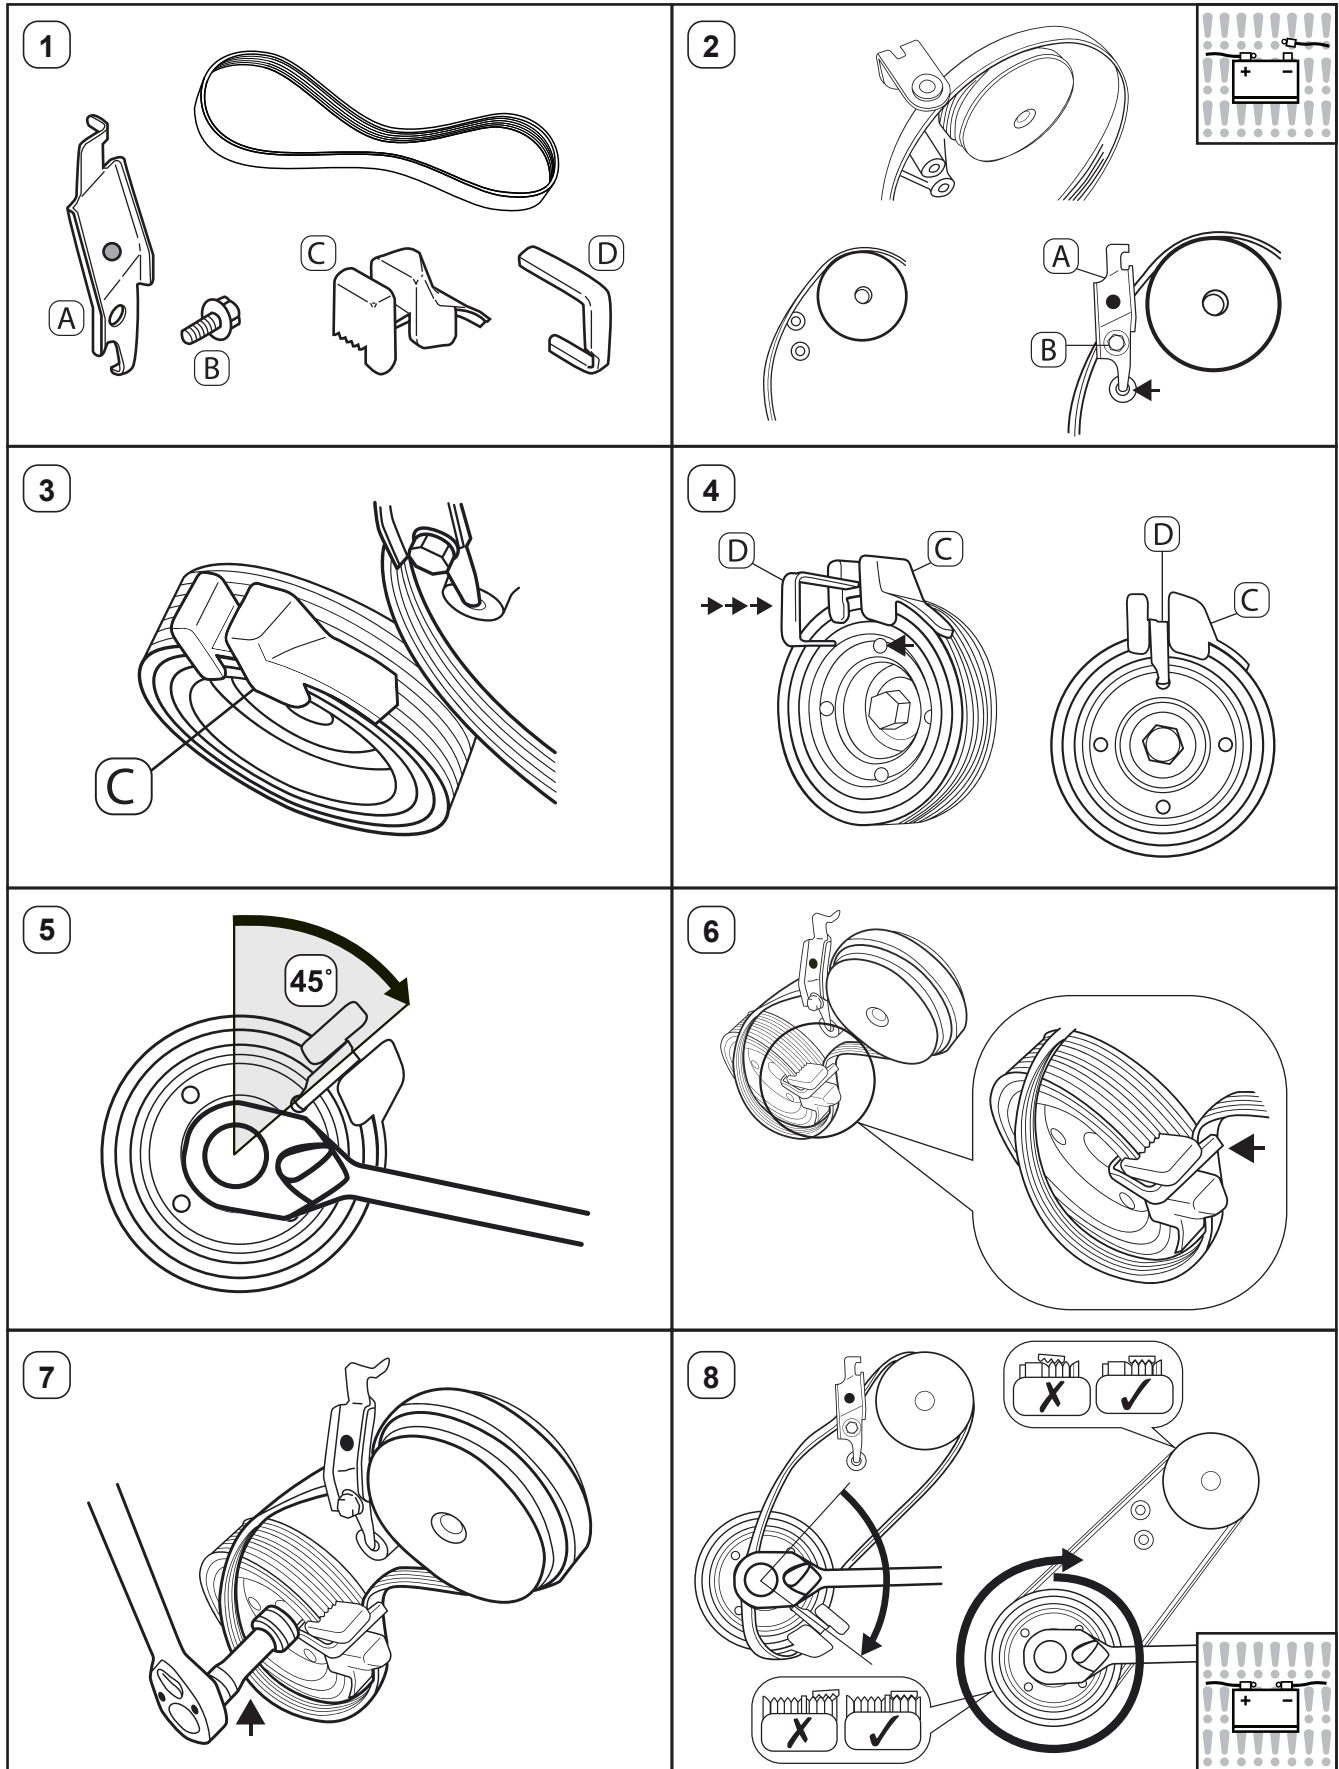

Dayco® ela belt Subaru® tool instructions

Storing product above 100°F/38°C could result in belt shrinking, affecting installation

Learn more about automotive tools on our website.