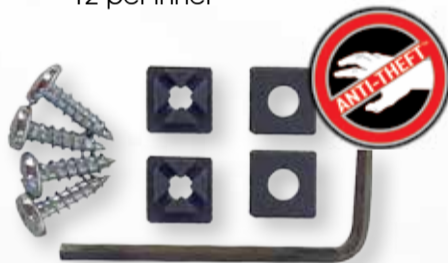

Stainless Steel Anti-Theft Fasteners

93360

Stainless steel chrome screws and plastic nuts secure your plate frame. Unique Allen wrench helps prevent theft.

12 per inner

16324

Realistic-looking bullet fasteners customize the look of your ride while holding your plate frame.

6 per inner