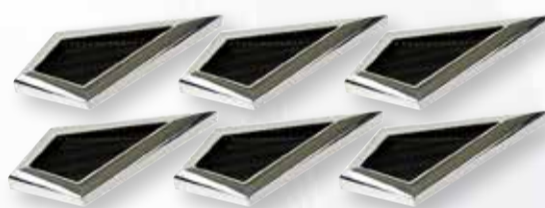

98049 - Diamond
6-Pc. 3.75"
3 per Inner

Door Guards

97740
97741
97743

Protect your vehicle from dents and chips.

- 4 Piece set
- Permanent mount
- 3M™ adhesive

4 per inner