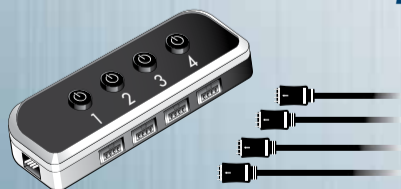

Step 3

Enhance your Lights

**12V MULTI-LED
POWER HUB**

On/Off Buttons for 4 pairs of lights