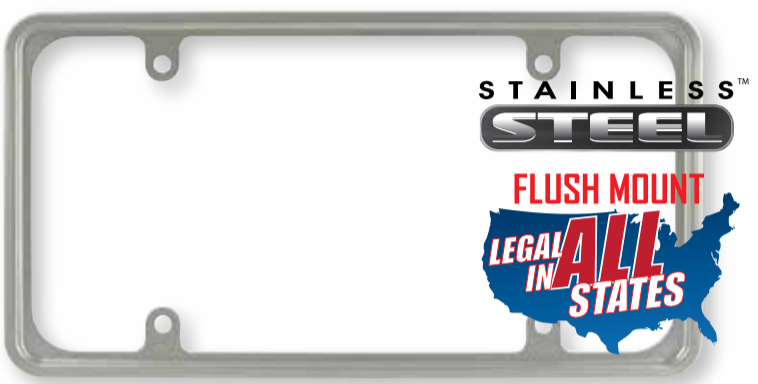

Stainless Steel Recessed Frame

92914

This heavy duty decorative frame brings a touch of brushed stainless steel to your vehicle.
4 per inner