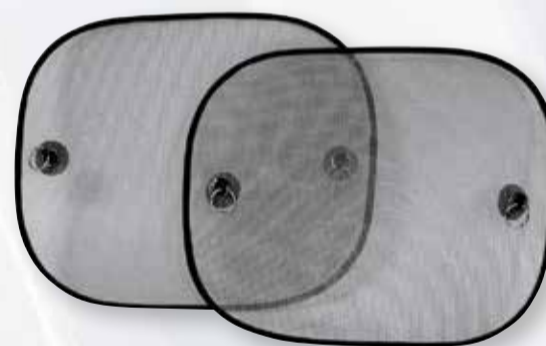

Side Window Sunshade (2-Piece)

- 41186 - 14½" x 17½" Each
- Side shade sticks onto all back and side windows
- 12 per Inner