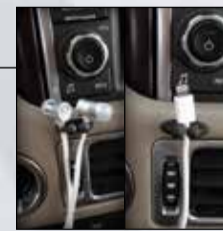

4-Pack Cord Organizers

23693

- Mounts anywhere with 3M™ tape (included)
- 6 per Inner