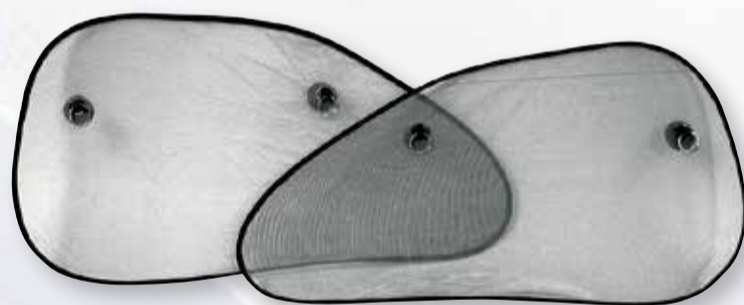

Contour Sunshade (2-Piece)

- 17958 - 15" x 27½" Each
- Fits compact to midsize vehicles
- 6 per Inner