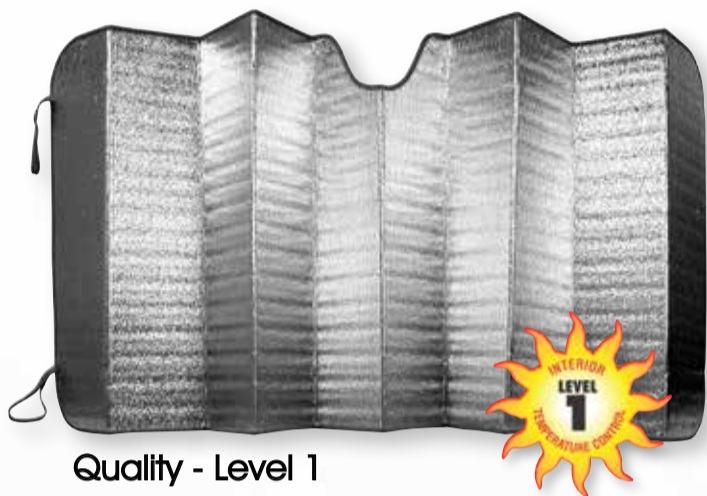

Quality - Level 1

17931 - Silver
Regular / 25" x 58"

17932 - Silver
Large / 27" x 67"

6 per Inner