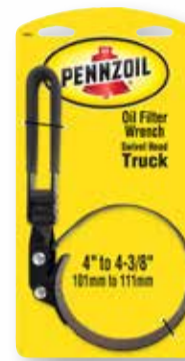

19401
Fits filters from
4" to 4³/₈"
(101mm to 111mm)
6 per Inner