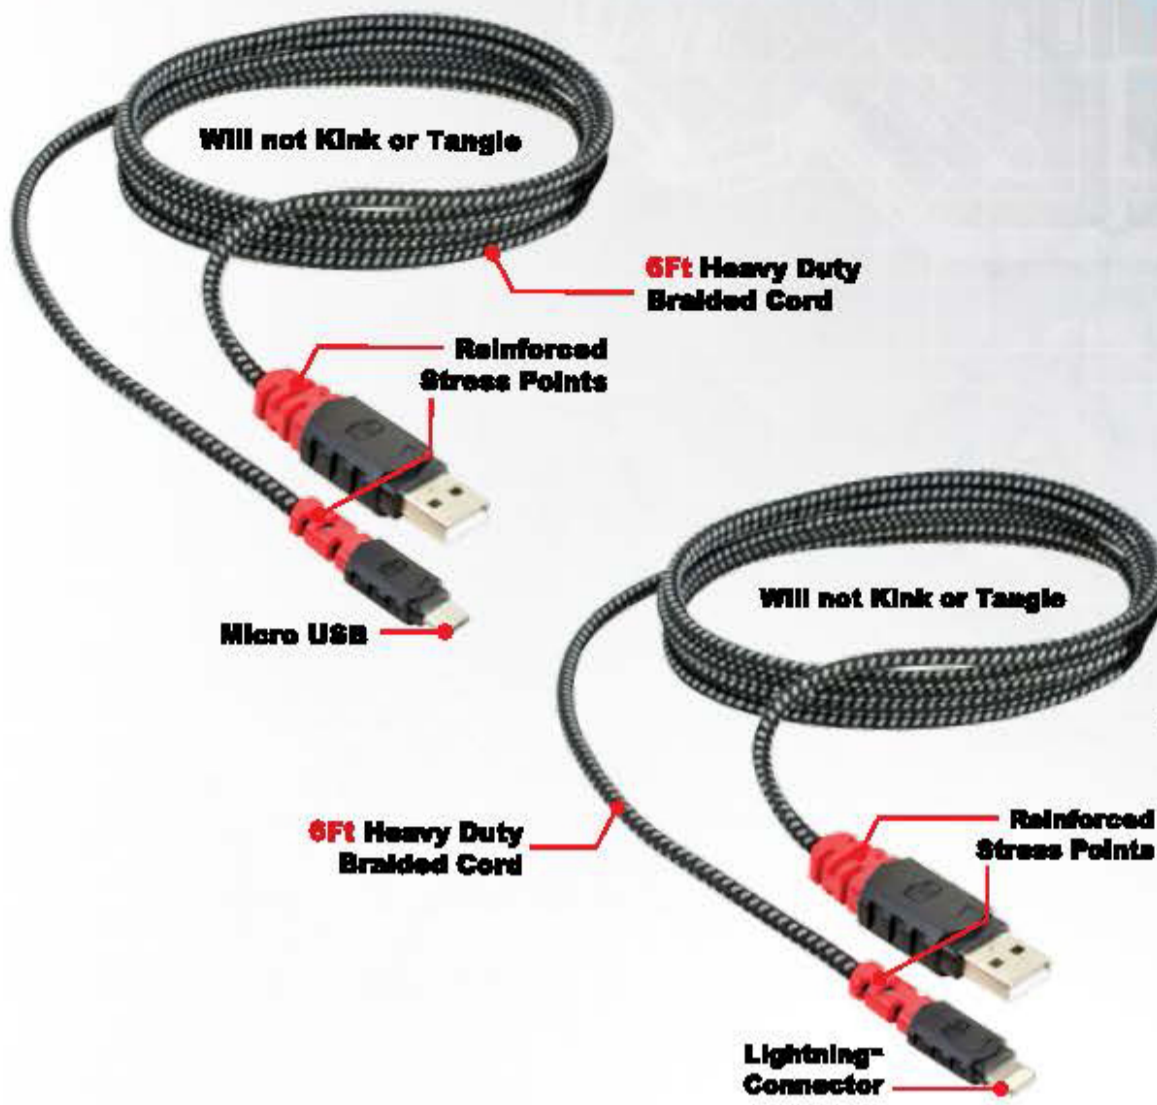

**One Handed Quick
Release Operation**

**Expands to
Fit Tablets**

TUFFTECH™

LIMITED LIFETIME WARRANTY

23394

6Ft. BRAIDED MICRO USB CABLE

23396

6Ft. BRAIDED LIGHTNING™ CABLE