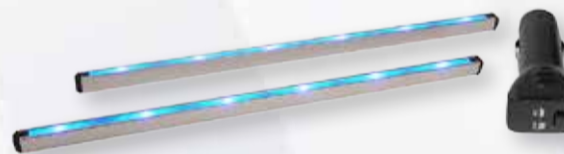

2-Pack 12V 8" Aluminum LED Interior Light Bar

23702 - Blue

1. Blue LED lights illuminate your interior
2. 2 per Inner