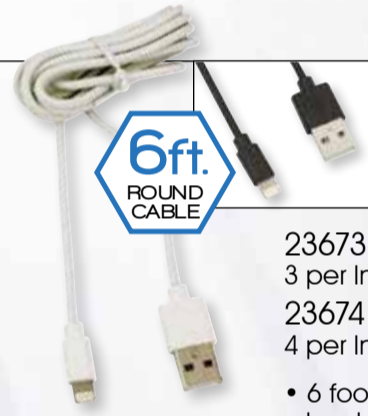

6ft.
ROUND
CABLE

Extended Length

23673 - Black
3 per Inner
23674 - White
4 per Inner

- 6 foot cable reaches backseat with ease