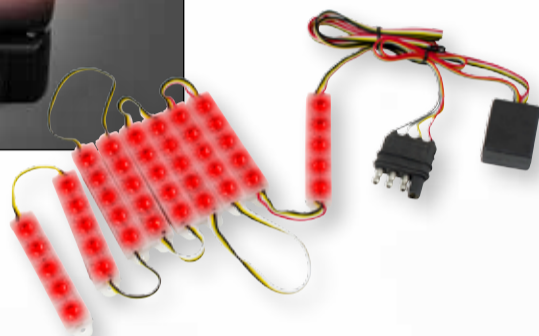

Truck Tailgate Brake and Turn Signal Lights

23824

- 45 Ultra-bright red LED lights for running, brake, hazard and turn signal functions
 - 9 Water resistant light modules expand to fit all trucks and SUVs
 - Installs in minutes with 4 pin trailer harness
 - Includes 3M™ tape and complete wiring kit
- 2 per Inner