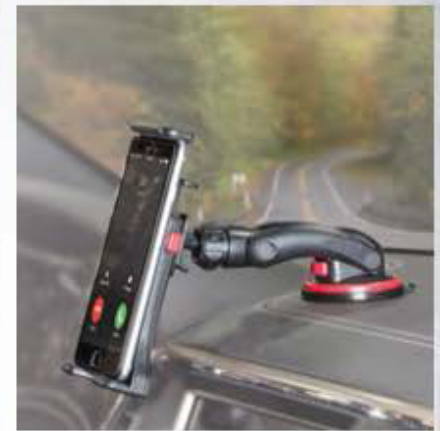

Release
Button

EASY one time set-up

Set the height

Place your phone

Spring Loaded Top

Press and set
desired tension
for one handed
operation

Multi-Functional

360° Rotation