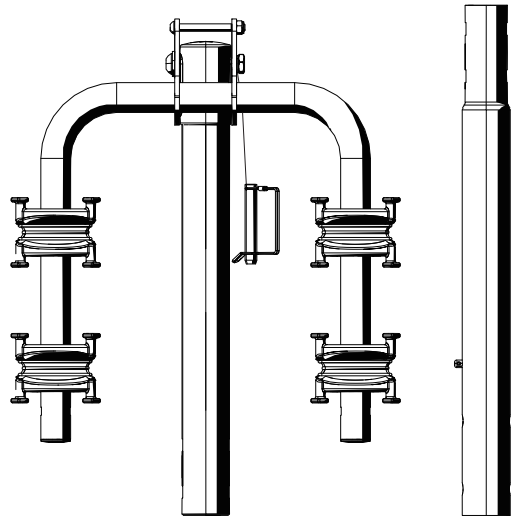

CURT™

The **FIRST** Name
in Towing Products™

INSTRUCTIONS

BIKE RACK

Model: (18029)

WARNINGS / LIMITATIONS

Not intended for off-road use.
Not intended for tandems or recumbents.
Your vehicle must be equipped with a 2" or 1 1/4" receiver hitch.
Do not install on a trailer or other towed vehicle.
Check straps for wear and replace if worn.
Check tightness of all bolts and knobs periodically.
Failure to use included strap(s) on trailer hitches with 1 1/4" receiver tubes may void both the trailer hitch and bike rack warranties.