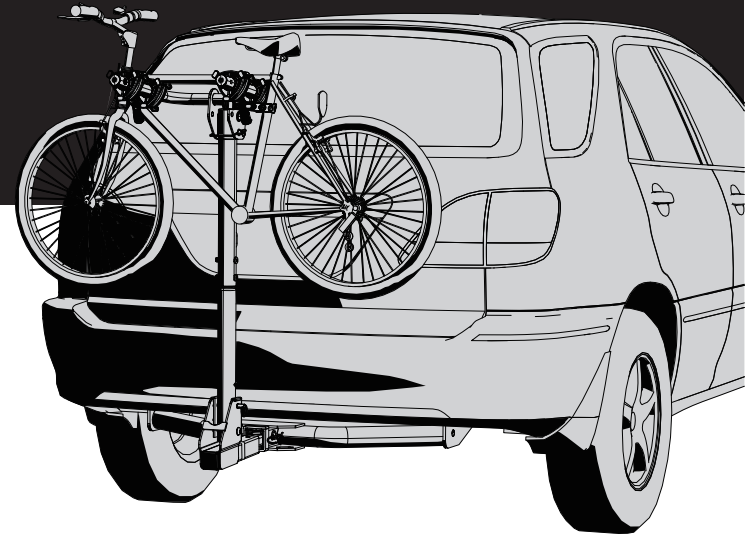

CURT™

The **FIRST** Name
in Towing Products™

INSTRUCTIONS

BIKE RACK

Model: (18029)

WARNINGS / LIMITATIONS

Not intended for off-road use.
Not intended for tandems or recumbents.
Your vehicle must be equipped with a 2" or 1 1/4" receiver hitch.
Do not install on a trailer or other towed vehicle.
Check straps for wear and replace if worn.
Check tightness of all bolts and knobs periodically.
Failure to use included strap(s) on trailer hitches with 1 1/4" receiver tubes may void both the trailer hitch and bike rack warranties.