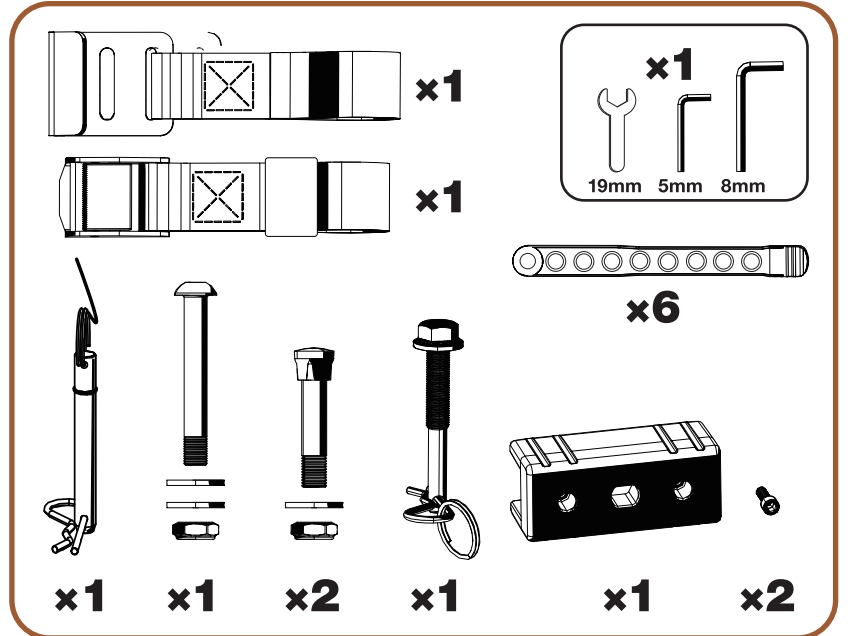

CURT™

The **FIRST** Name
in Towing Products™

INSTRUCTIONS

BIKE RACK

Model: (18029)

WARNINGS / LIMITATIONS

Not intended for off-road use.
Not intended for tandems or recumbents.
Your vehicle must be equipped with a 2" or 1 1/4" receiver hitch.
Do not install on a trailer or other towed vehicle.
Check straps for wear and replace if worn.
Check tightness of all bolts and knobs periodically.
Failure to use included strap(s) on trailer hitches with 1 1/4" receiver tubes may void both the trailer hitch and bike rack warranties.