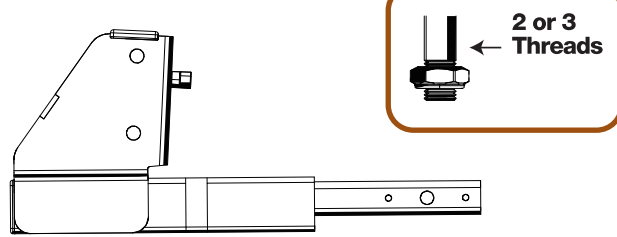

CURT™

The **FIRST** Name
in Towing Products™

INSTRUCTIONS

BIKE RACK

Model: (18029)

WARNINGS / LIMITATIONS

Not intended for off-road use.
Not intended for tandems or recumbents.
Your vehicle must be equipped with a 2" or 1 1/4" receiver hitch.
Do not install on a trailer or other towed vehicle.
Check straps for wear and replace if worn.
Check tightness of all bolts and knobs periodically.
Failure to use included strap(s) on trailer hitches with 1 1/4" receiver tubes may void both the trailer hitch and bike rack warranties.