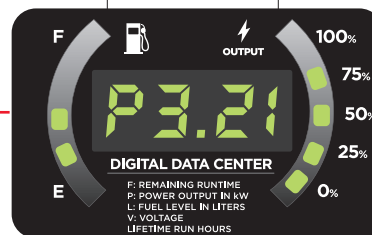

## Onan P4500i

4500 Watt Digital Inverter Gasoline Portable Generator  
3700 Running Watts | 4500 Peak Watts

% FUEL REMAINING | % POWER OUTPUT

Capable of paralleling with another P4500 inverter generator.

- **FUEL EFFICIENT**

3.4 gallon fuel tank that runs 18 hrs at 25% load

- **LIGHTWEIGHT**

At 98 lbs, and with a telescopic handle and wheels it's lighter and easier to manage.

## Inverter Generator Features and Specifications

- RV and camper ready with 30A TT-30R outlet
- Two 5V USB ports for charging sensitive electronics such as phones or tablets
- Telescoping handle and wheels for easy transportation
- Dependable 7.3 HP 224cc OHV 4-Stroke engine
- Parallel capable with another P4500 inverter generator to reach 50A of power
- 3-Year Warranty

Part Number	A058U955
Gasoline Peak Watts	4500
Gasoline Running Watts	3700
Peak Amps at 120V	37.5 amps
Running Amps at 120V	30.8 amps
AC Voltage	120 Volts
DC Voltage	5 Volts
AC Frequency	60 Hz
Parallel Capable	Yes
Engine Horse Power (HP)	7.3 HP
Total Harmonic Distortion (THD)	<3%
Automatic Voltage Regulator (AVR)	Yes
Starting System	Electric, Remote, Recoil
Battery Included	Yes
Battery Charger Included	Yes
Remote Start Fob Included	Yes (paired at factory)
Remote Start Distance (yards/meters)	109 yd. (100 m.)
Engine Displacement	224cc
Engine Brand	Ducar
Engine Type	OHV 4 Stroke
Engine Speed	Variable
Engine RPM	Max 3600
Operational Volume	As low as 52 dBA
Spark Plug (included)	Torch E6RTC
Carburetor Kit Required to Operate at Altitude	Yes, above 2000ft
Economy Mode Switch	Yes
Built-in Inverter	Yes
Engine Lubrication	Splash
Recommended Oil	SAE 10W30
Oil Bottle Size (included)	.6 qt. (20.3 oz.)
Oil Capacity (Quarts/Ounces)	.6 qt. (20.3 oz.)
Low Oil Shutdown	Automatic
Fuel Type	Unleaded Gasoline, 10% Ethanol or less
Fuel Shut Off	Manual
Fuel Tank Material	Steel
Fuel Tank Capacity (Gallons/Liters)	3.4 gal. (12.8 L)
Run Time at %25 Load (hrs.)	18 hrs.