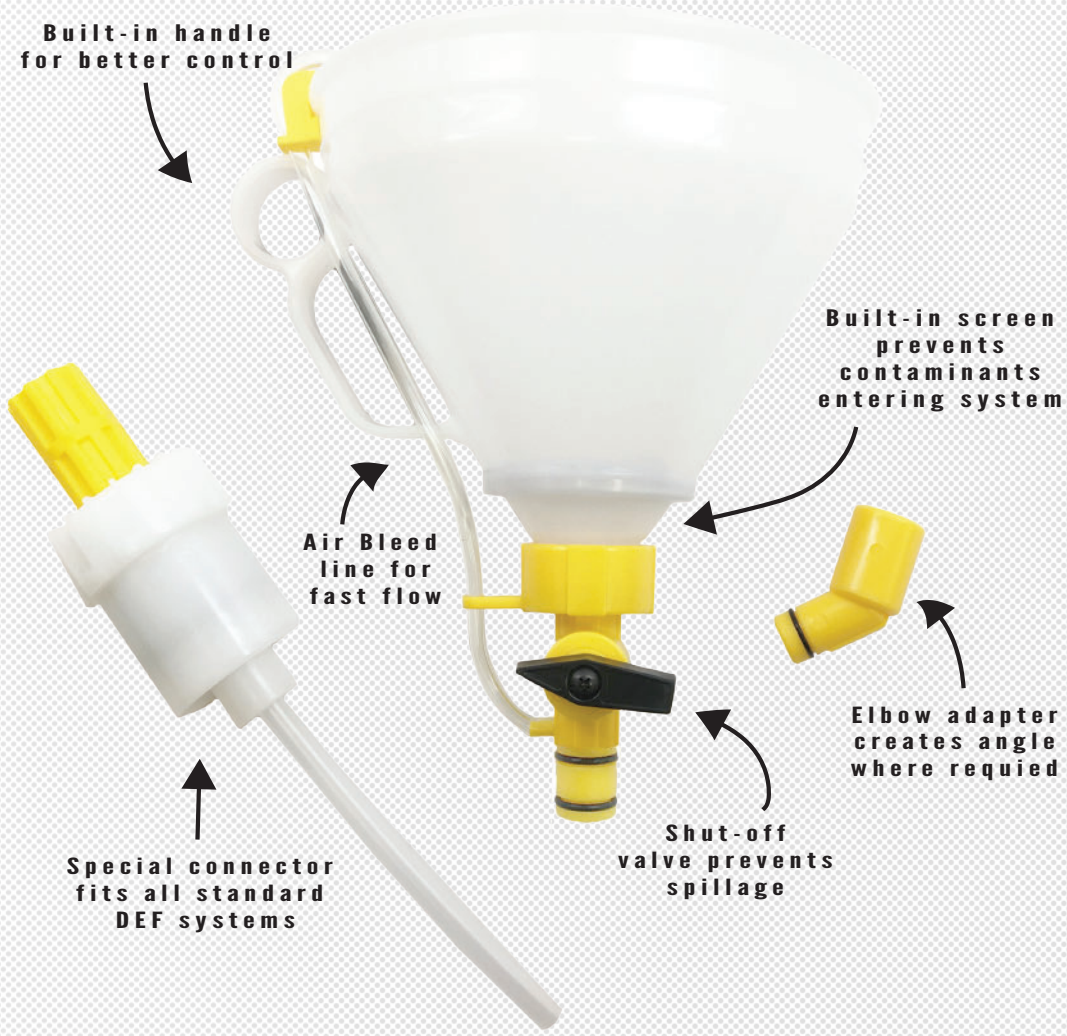

## #7220 DIESEL EXHAUST FLUID FILLER KIT

Allows fast & clean filling of DEF (Diesel Exhaust Fluid / AdBlue®)

DEF is an Aqueous Urea Solution that must be handled very carefully due to its corrosivity

Regular DEF filling is required by many diesel powered vehicles

Fits: Mercedes-Benz, BMW, Volkswagen, Audi, Ford Pickups, Sprinter Vans & more!

PART #	UPC	STD QTY
7220	053001072200	1