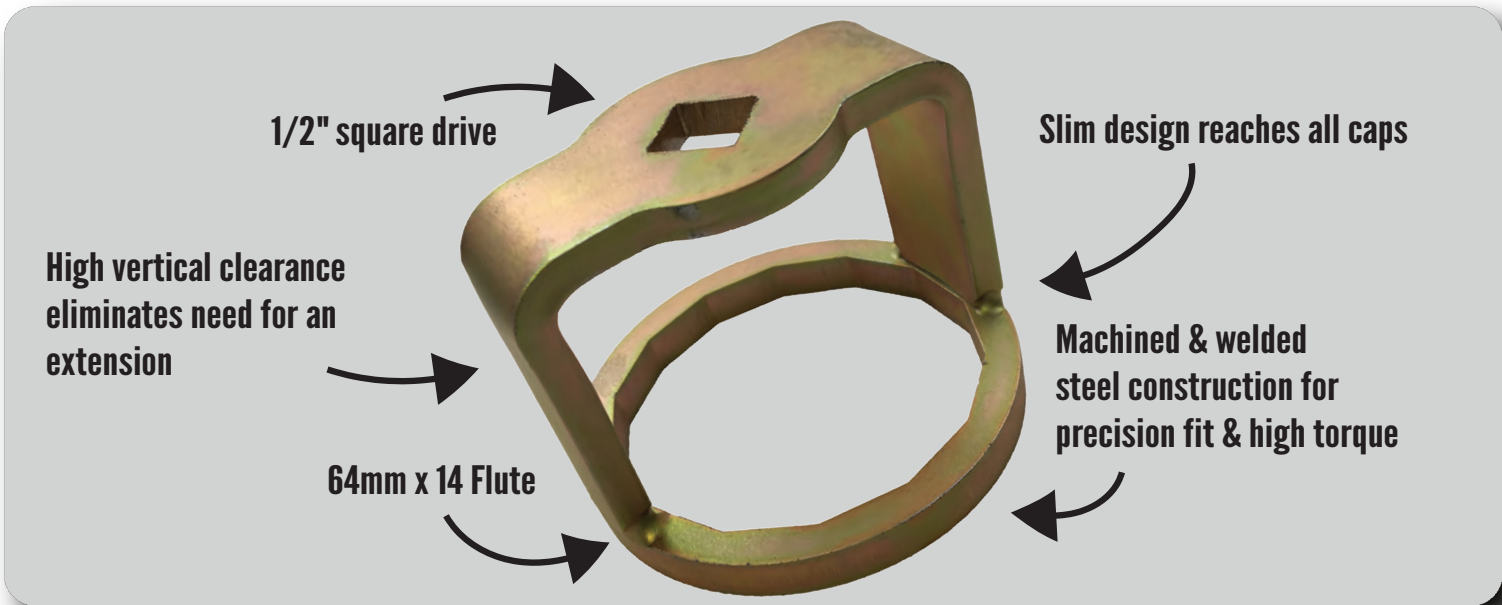

# TOYOTA/LEXUS OIL FILTER HOUSING CAP WRENCH

## #1726

**NEW!!**

**Serves ALL Toyota/Lexus Oil Filter Housing Caps for 4, 6 & 8 cylinder engines!**

**Also fits many OEM spin-on filters!**

Part #	UPC	Std Qty
1726	053001017263	1

Form # 999TYA

Discover other automotive tools on our website.