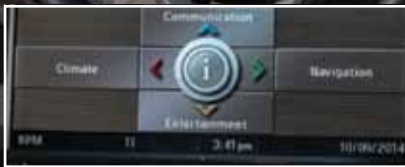

CCC system / **ACPBM-77X**