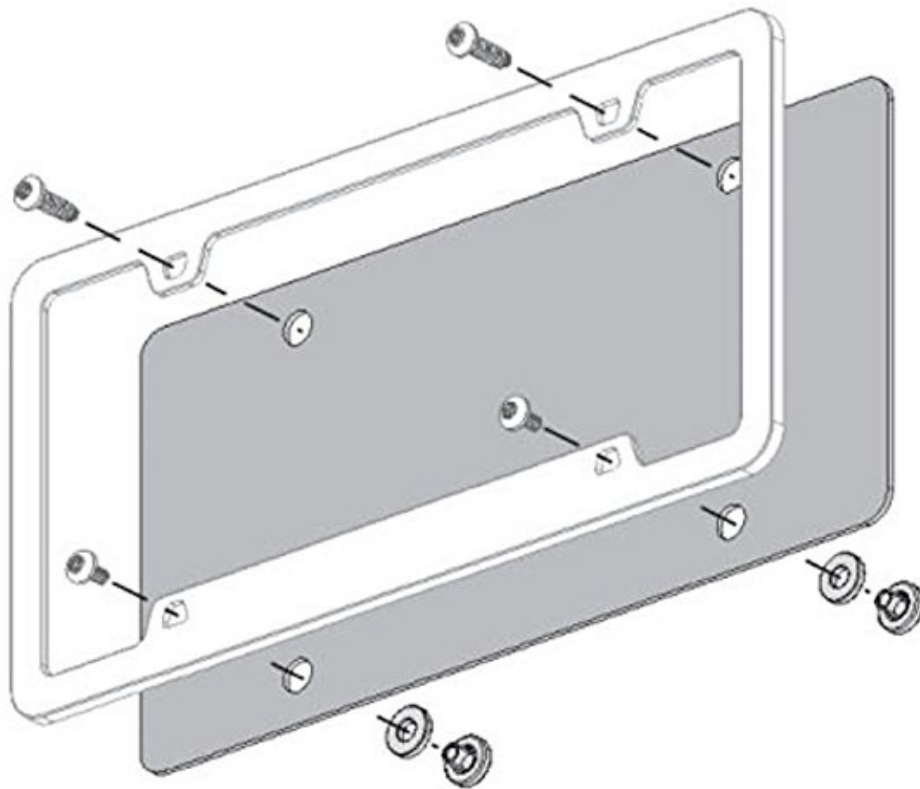

## Part #81500

• Keep key for future use.

### CONTAINS:

- 4 EACH LOCKING STAINLESS STAR PIN®, AMERICAN STANDARD 1/4" X 3/4" (6.35 X 19.05 MM)
- 4 EACH PLASTIC NUT 1/4" (6.35 MM)
- 4 EACH LOCKING STAINLESS STAR PIN®, METRIC M6 X 20 MM / WITH STEEL NYLON LOCK NUTS
- 4 EACH LOCKING STAINLESS STAR PIN®, METRIC M5 X 20 MM (MAY FIT BMW/COOPER)
- 4 EACH LOCKING STAINLESS "RATTLE STOP" FASTENERS
- 8 EACH BLACK PLASTIC SPACERS
- 1 EACH ANTI THEFT STAR PIN® KEY