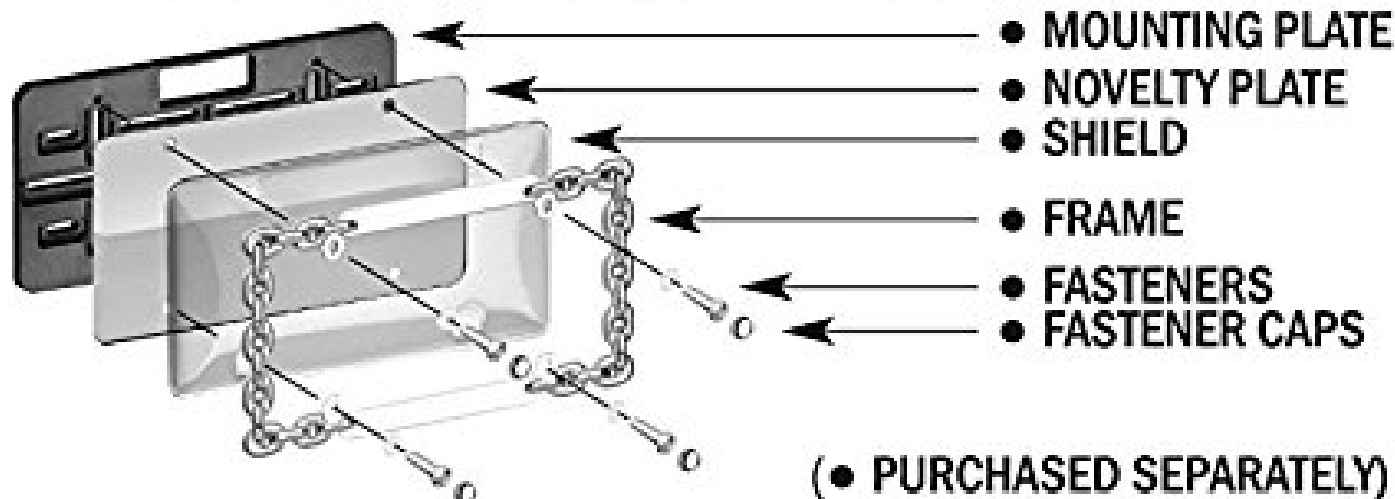

**76200**

Tuf Flat Shield, Smoke

### RECOMMENDED ACCESSORIES FROM CRUISER:

**LEGAL DISCLAIMER:** Laws concerning this product vary from State/Province to State/Province. Your State/Province may prohibit its use on public roads or restrict its use to novelty plates, show car use or off-road areas only. In some States/Provinces, including without limitation California, off-road uses are also prohibited. The manufacturer and retailer assume no responsibility for any use or application of this product in violation of any applicable law. Before installing this product, please check your State/Provincial and Local/Municipal laws and regulations.