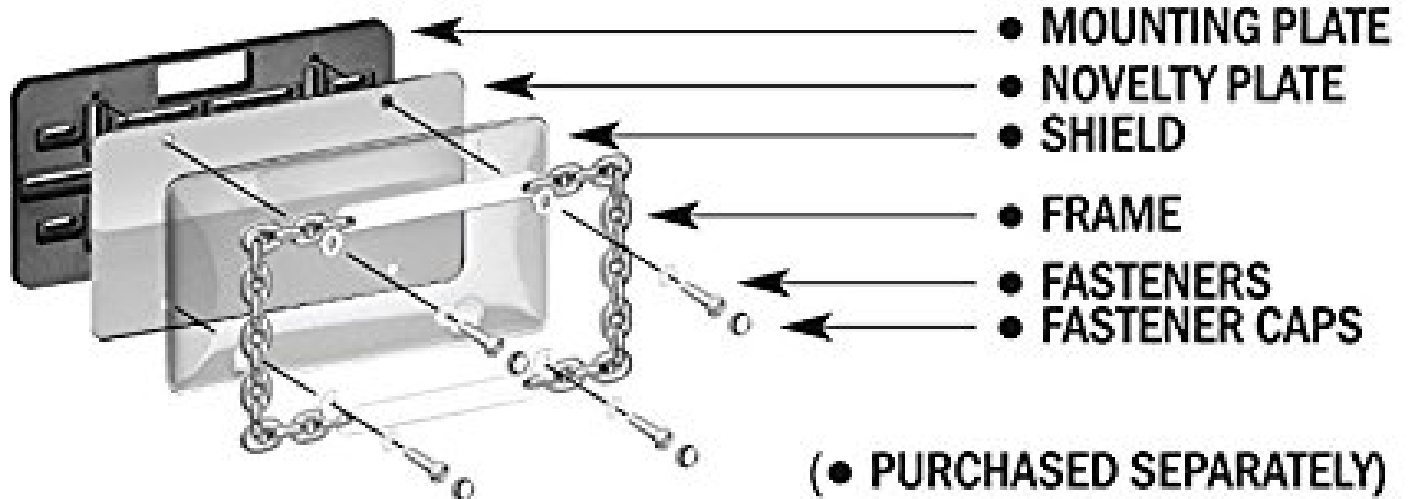

**76100**

Tuf Flat Shield, Clear

**RECOMMENDED ACCESSORIES FROM CRUISER:**

**LEGAL DISCLAIMER:** Laws concerning this product vary from State/Province to State/Province. Your State/Province may prohibit its use on public roads or restrict its use to novelty plates, show car use or off-road areas only. In some States/Provinces, including without limitation California, off-road uses are also prohibited. The manufacturer and retailer assume no responsibility for any use or application of this product in violation of any applicable law. Before installing this product, please check your State/Provincial and Local/Municipal laws and regulations.

**CAUTION:** DO NOT OVER-TIGHTEN! This could damage the product.

**WARRANTY:** Cruiser Accessories products are warranted to be free of obvious manufacturing defects. Any damage caused in installation or maintenance is not covered by warranty.