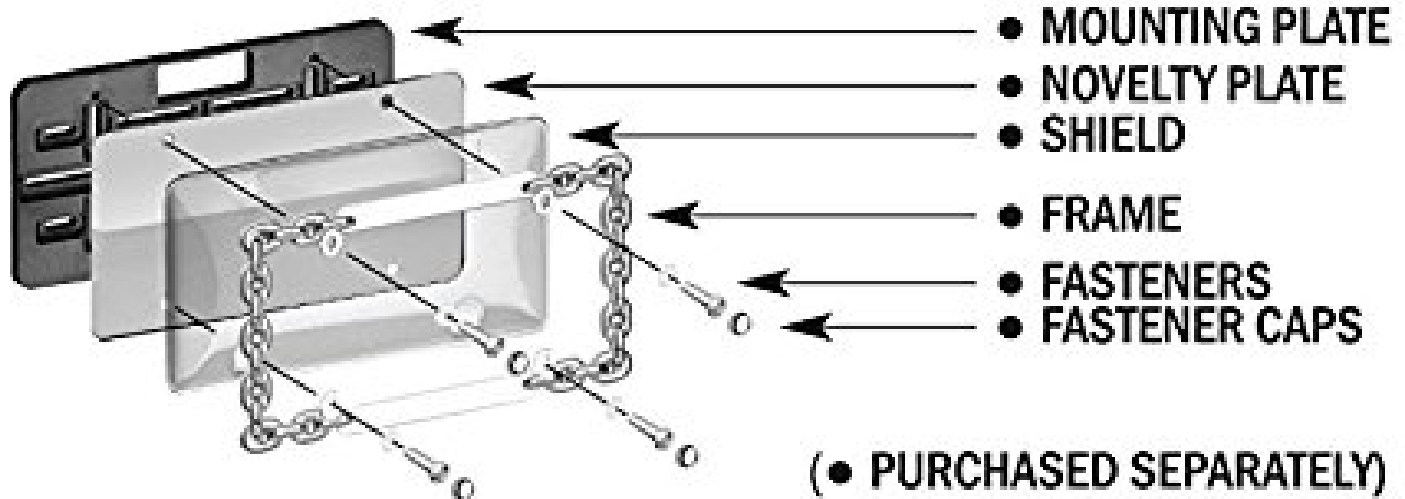

73200

Tuf Bubble Shield, Smoke

RECOMMENDED ACCESSORIES FROM CRUISER:

LEGAL DISCLAIMER: Laws concerning this product vary from State/Province to State/Province. Your State/Province may prohibit its use on public roads or restrict its use to novelty plates, show car use or off-road areas only. In some States/Provinces, including without limitation California, off-road uses are also prohibited. The manufacturer and retailer assume no responsibility for any use or application of this product in violation of any applicable law. Before installing this product, please check your State/Provincial and Local/Municipal laws and regulations.

CAUTION: DO NOT OVER-TIGHTEN! This could damage the product.

WARRANTY: Cruiser Accessories products are warranted to be free of obvious manufacturing defects. Any damage caused in installation or maintenance is not covered by warranty.