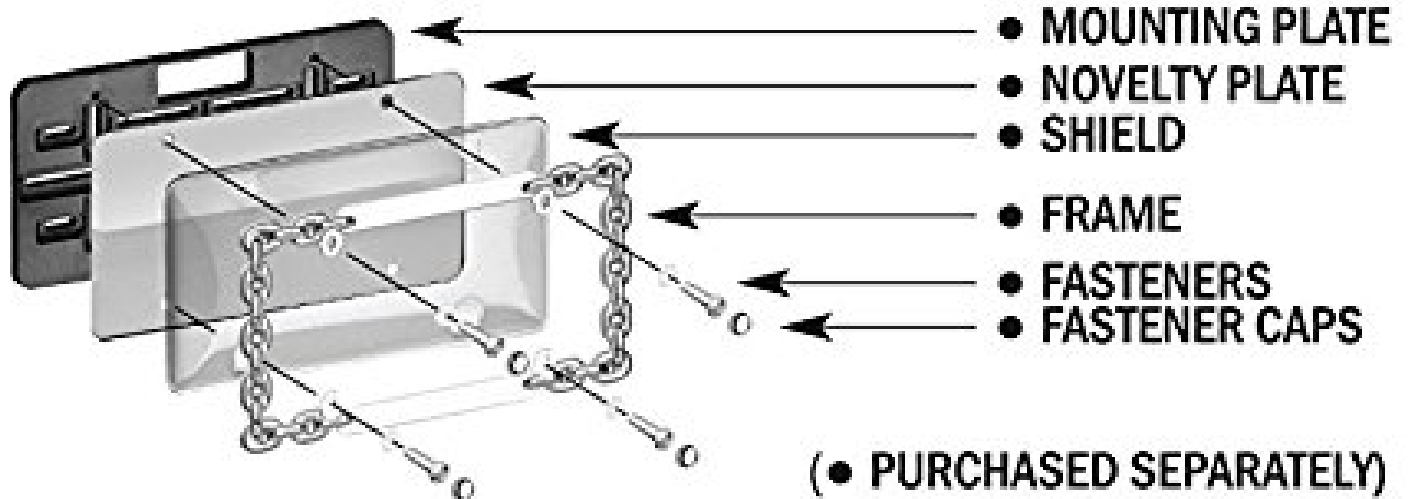

63350

Two Tone, Chrome/Black

RECOMMENDED ACCESSORIES FROM CRUISER:

LEGAL DISCLAIMER: Laws concerning this product vary from State/Province to State/Province. Your State/Province may prohibit its use on public roads or restrict its use to novelty plates, show car use or off-road areas only. In some States/Provinces, including without limitation California, off-road uses are also prohibited. The manufacturer and retailer assume no responsibility for any use or application of this product in violation of any applicable law. Before installing this product, please check your State/Provincial and Local/Municipal laws and regulations.

CAUTION: DO NOT OVER-TIGHTEN! This could damage the product.

WARRANTY: Cruiser Accessories products are warranted to be free of obvious manufacturing defects. Any damage caused in installation or maintenance is not covered by warranty.