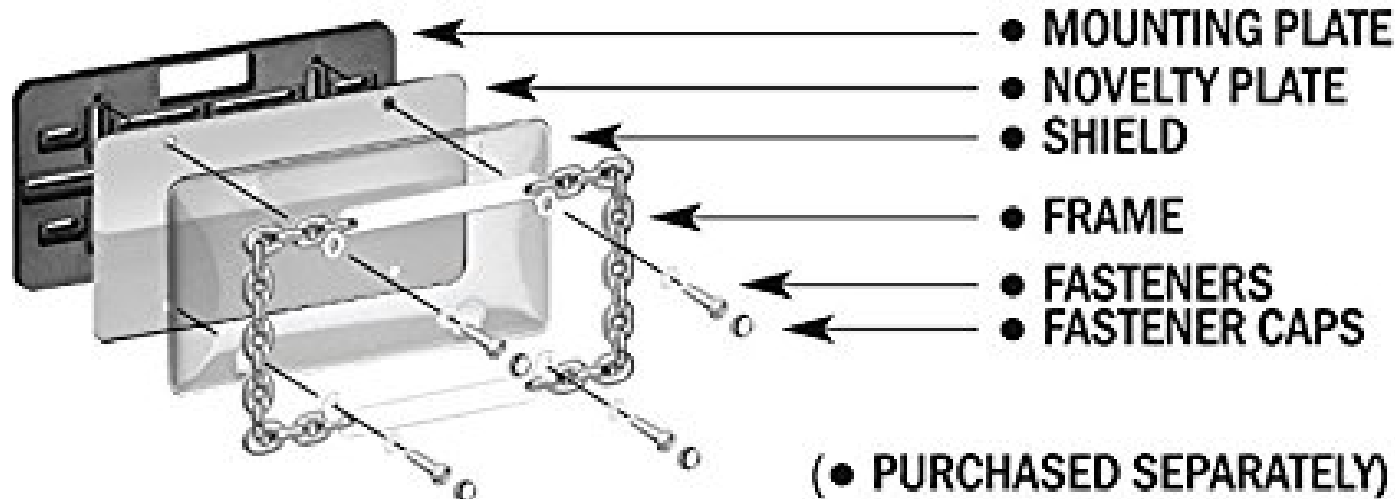

62520

Ultimate Tuf Combo, Black/Smoke

RECOMMENDED ACCESSORIES FROM CRUISER:

LEGAL DISCLAIMER: Laws concerning this product vary from State/Province to State/Province. Your State/Province may prohibit its use on public roads or restrict its use to novelty plates, show car use or off-road areas only. In some States/Provinces, including without limitation California, off-road uses are also prohibited. The manufacturer and retailer assume no responsibility for any use or application of this product in violation of any applicable law. Before installing this product, please check your State/Provincial and Local/Municipal laws and regulations.

CAUTION: DO NOT OVER-TIGHTEN! This could damage the product.

WARRANTY: Cruiser Accessories products are warranted to be free of obvious manufacturing defects. Any damage caused in installation or maintenance is not covered by warranty.