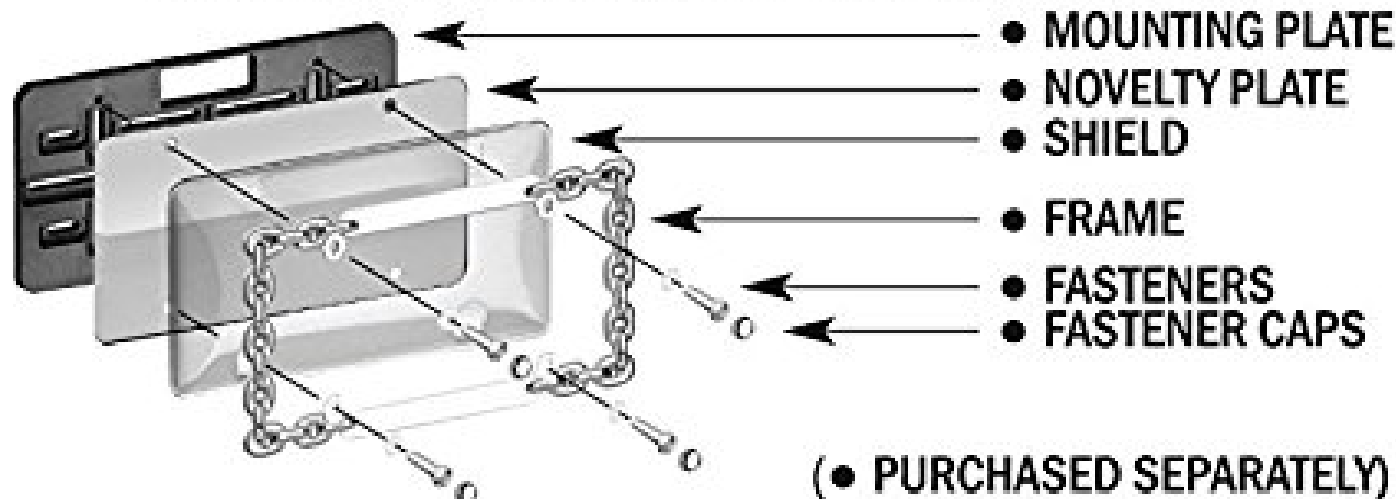

62510

Ultimate Tuf Combo, Black/Clear

RECOMMENDED ACCESSORIES FROM CRUISER:

LEGAL DISCLAIMER: Laws concerning this product vary from State/Province to State/Province. Your State/Province may prohibit its use on public roads or restrict its use to novelty plates, show car use or off-road areas only. In some States/Provinces, including without limitation California, off-road uses are also prohibited. The manufacturer and retailer assume no responsibility for any use or application of this product in violation of any applicable law. Before installing this product, please check your State/Provincial and Local/Municipal laws and regulations.

CAUTION: DO NOT OVER-TIGHTEN! This could damage the product.

WARRANTY: Cruiser Accessories products are warranted to be free of obvious manufacturing defects. Any damage caused in installation or maintenance is not covered by warranty.