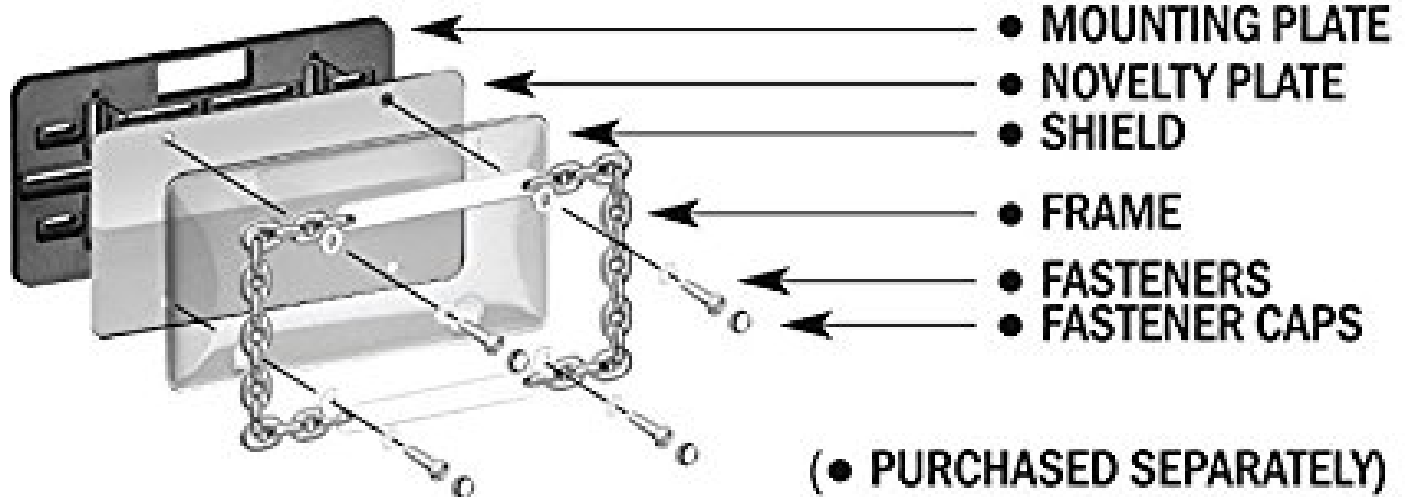

62320

Ultimate Tuf Combo, Chrome/Smoke

RECOMMENDED ACCESSORIES FROM CRUISER:

LEGAL DISCLAIMER: Laws concerning this product vary from State/Province to State/Province. Your State/Province may prohibit its use on public roads or restrict its use to novelty plates, show car use or off-road areas only. In some States/Provinces, including without limitation California, off-road uses are also prohibited. The manufacturer and retailer assume no responsibility for any use or application of this product in violation of any applicable law. Before installing this product, please check your State/Provincial and Local/Municipal laws and regulations.

CAUTION: DO NOT OVER-TIGHTEN! This could damage the product.

WARRANTY: Cruiser Accessories products are warranted to be free of obvious manufacturing defects. Any damage caused in installation or maintenance is not covered by warranty.