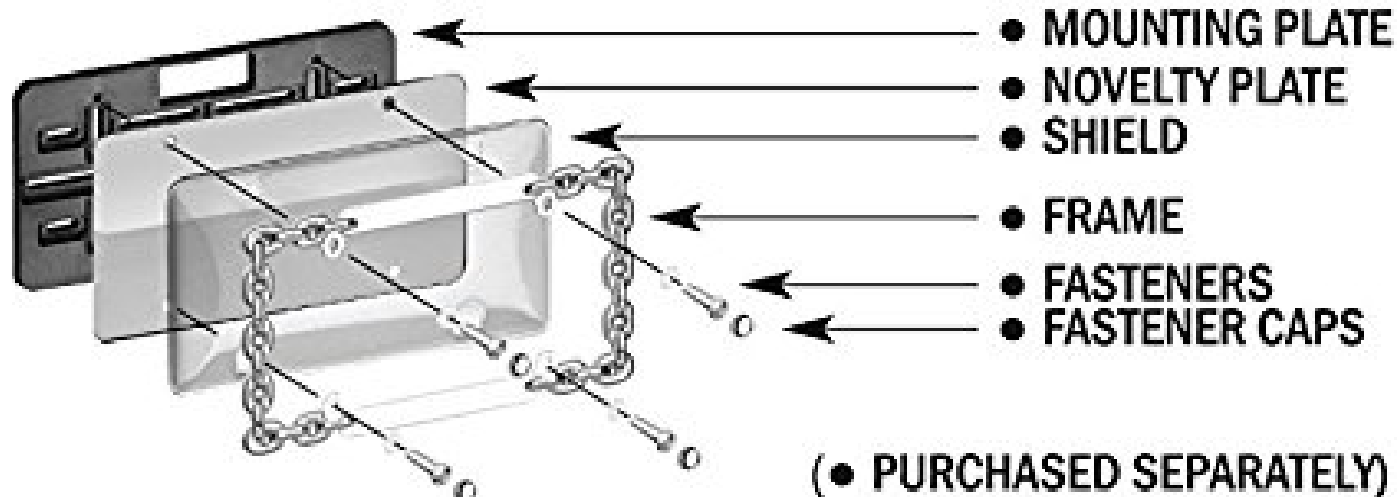

62310

Ultimate Tuf Combo, Chrome/Clear

RECOMMENDED ACCESSORIES FROM CRUISER:

LEGAL DISCLAIMER: Laws concerning this product vary from State/Province to State/Province. Your State/Province may prohibit its use on public roads or restrict its use to novelty plates, show car use or off-road areas only. In some States/Provinces, including without limitation California, off-road uses are also prohibited. The manufacturer and retailer assume no responsibility for any use or application of this product in violation of any applicable law. Before installing this product, please check your State/Provincial and Local/Municipal laws and regulations.

CAUTION: DO NOT OVER-TIGHTEN! This could damage the product.

WARRANTY: Cruiser Accessories products are warranted to be free of obvious manufacturing defects. Any damage caused in installation or maintenance is not covered by warranty.