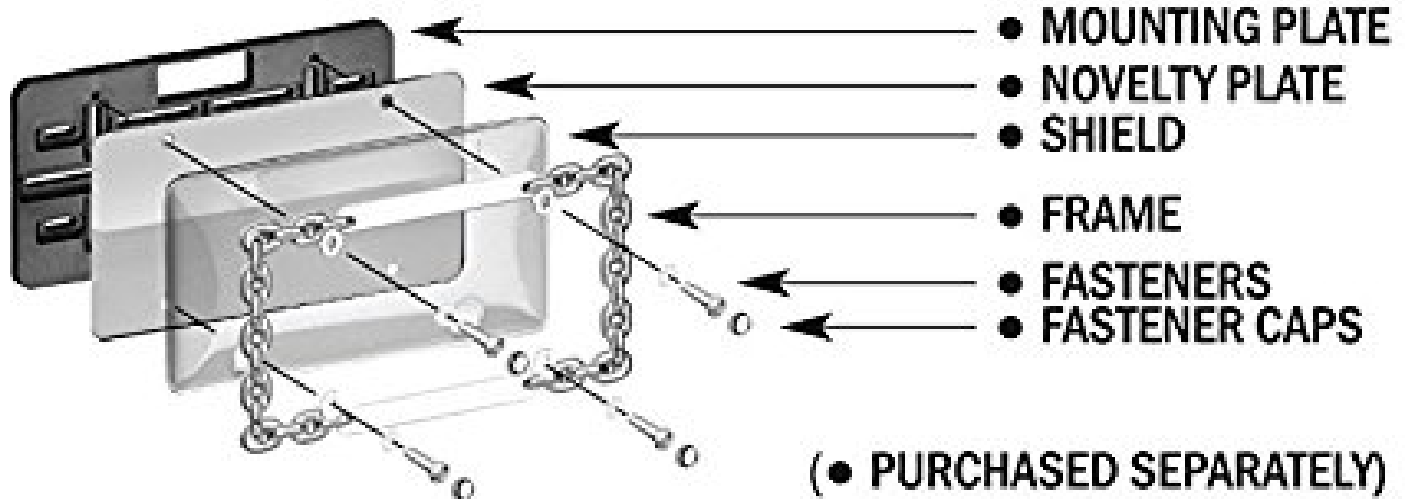

62052

Tuf Combo, Black/Smoke

RECOMMENDED ACCESSORIES FROM CRUISER:

LEGAL DISCLAIMER: Laws concerning this product vary from State/Province to State/Province. Your State/Province may prohibit its use on public roads or restrict its use to novelty plates, show car use or off-road areas only. In some States/Provinces, including without limitation California, off-road uses are also prohibited. The manufacturer and retailer assume no responsibility for any use or application of this product in violation of any applicable law. Before installing this product, please check your State/Provincial and Local/Municipal laws and regulations.

CAUTION: DO NOT OVER-TIGHTEN! This could damage the product.

WARRANTY: Cruiser Accessories products are warranted to be free of obvious manufacturing defects. Any damage caused in installation or maintenance is not covered by warranty.