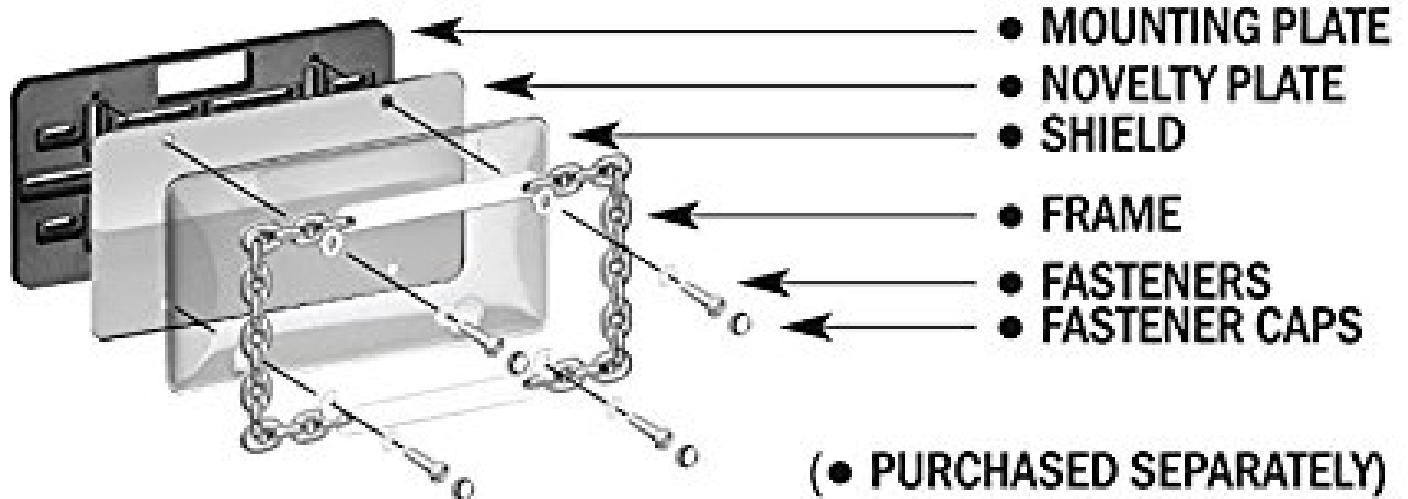

62051

Tuf Combo, Black/Clear

RECOMMENDED ACCESSORIES FROM CRUISER:

LEGAL DISCLAIMER: Laws concerning this product vary from State/Province to State/Province. Your State/Province may prohibit its use on public roads or restrict its use to novelty plates, show car use or off-road areas only. In some States/Provinces, including without limitation California, off-road uses are also prohibited. The manufacturer and retailer assume no responsibility for any use or application of this product in violation of any applicable law. Before installing this product, please check your State/Provincial and Local/Municipal laws and regulations.

CAUTION: DO NOT OVER-TIGHTEN! This could damage the product.

WARRANTY: Cruiser Accessories products are warranted to be free of obvious manufacturing defects. Any damage caused in installation or maintenance is not covered by warranty.