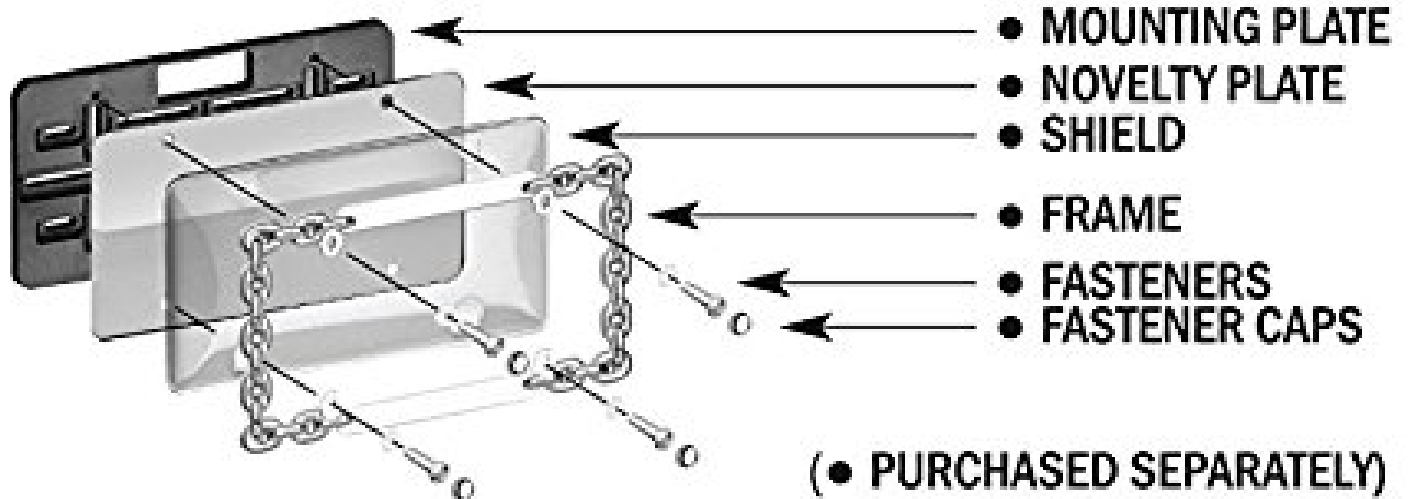

62031

Tuf Combo, Chrome/Clear

RECOMMENDED ACCESSORIES FROM CRUISER:

LEGAL DISCLAIMER: Laws concerning this product vary from State/Province to State/Province. Your State/Province may prohibit its use on public roads or restrict its use to novelty plates, show car use or off-road areas only. In some States/Provinces, including without limitation California, off-road uses are also prohibited. The manufacturer and retailer assume no responsibility for any use or application of this product in violation of any applicable law. Before installing this product, please check your State/Provincial and Local/Municipal laws and regulations.

CAUTION: DO NOT OVER-TIGHTEN! This could damage the product.

WARRANTY: Cruiser Accessories products are warranted to be free of obvious manufacturing defects. Any damage caused in installation or maintenance is not covered by warranty.