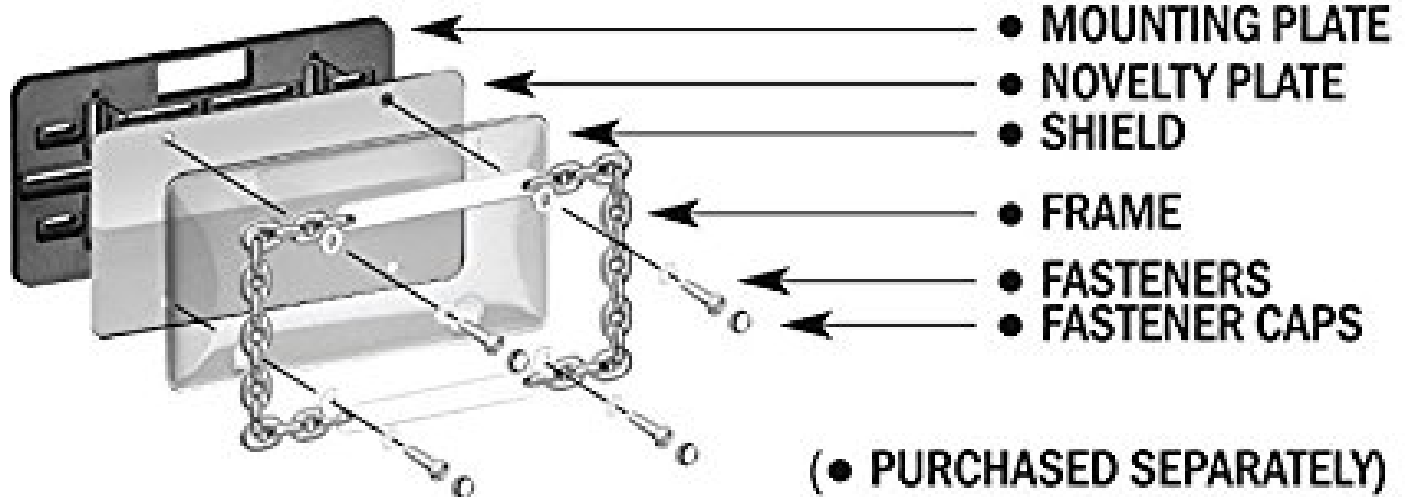

58350

Billet, Chrome/Black

RECOMMENDED ACCESSORIES FROM CRUISER:

LEGAL DISCLAIMER: Laws concerning this product vary from State/Province to State/Province. Your State/Province may prohibit its use on public roads or restrict its use to novelty plates, show car use or off-road areas only. In some States/Provinces, including without limitation California, off-road uses are also prohibited. The manufacturer and retailer assume no responsibility for any use or application of this product in violation of any applicable law. Before installing this product, please check your State/Provincial and Local/Municipal laws and regulations.

CAUTION: DO NOT OVER-TIGHTEN! This could damage the product.

WARRANTY: Cruiser Accessories products are warranted to be free of obvious manufacturing defects. Any damage caused in installation or maintenance is not covered by warranty.