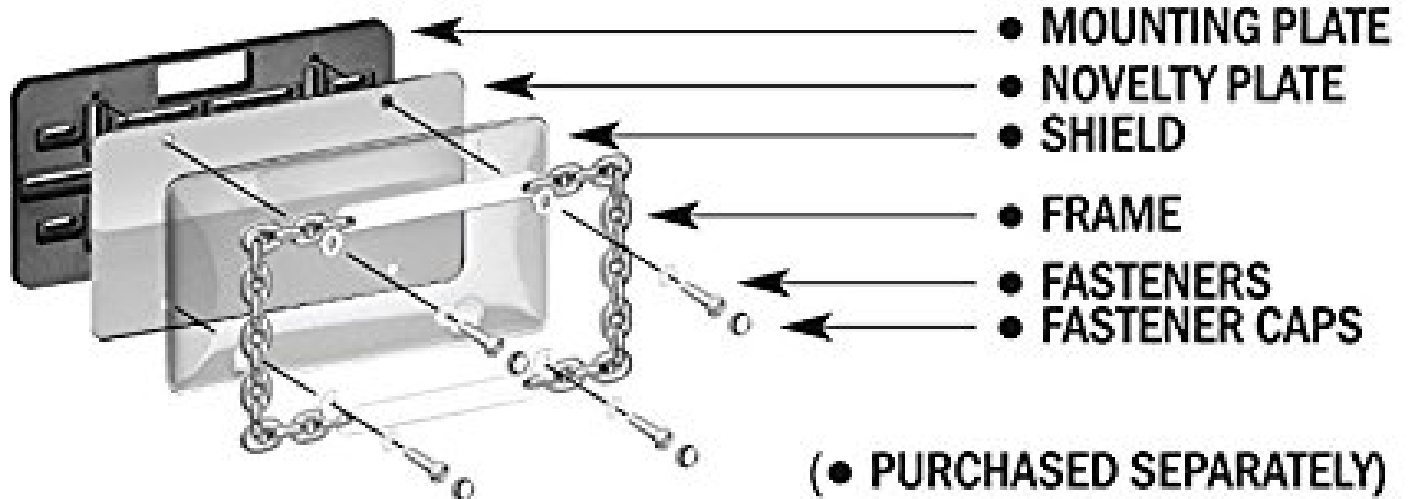

58153

Defender, Matte Black/Chrome

RECOMMENDED ACCESSORIES FROM CRUISER:

LEGAL DISCLAIMER: Laws concerning this product vary from State/Province to State/Province. Your State/Province may prohibit its use on public roads or restrict its use to novelty plates, show car use or off-road areas only. In some States/Provinces, including without limitation California, off-road uses are also prohibited. The manufacturer and retailer assume no responsibility for any use or application of this product in violation of any applicable law. Before installing this product, please check your State/Provincial and Local/Municipal laws and regulations.

CAUTION: DO NOT OVER-TIGHTEN! This could damage the product.

WARRANTY: Cruiser Accessories products are warranted to be free of obvious manufacturing defects. Any damage caused in installation or maintenance is not covered by warranty.