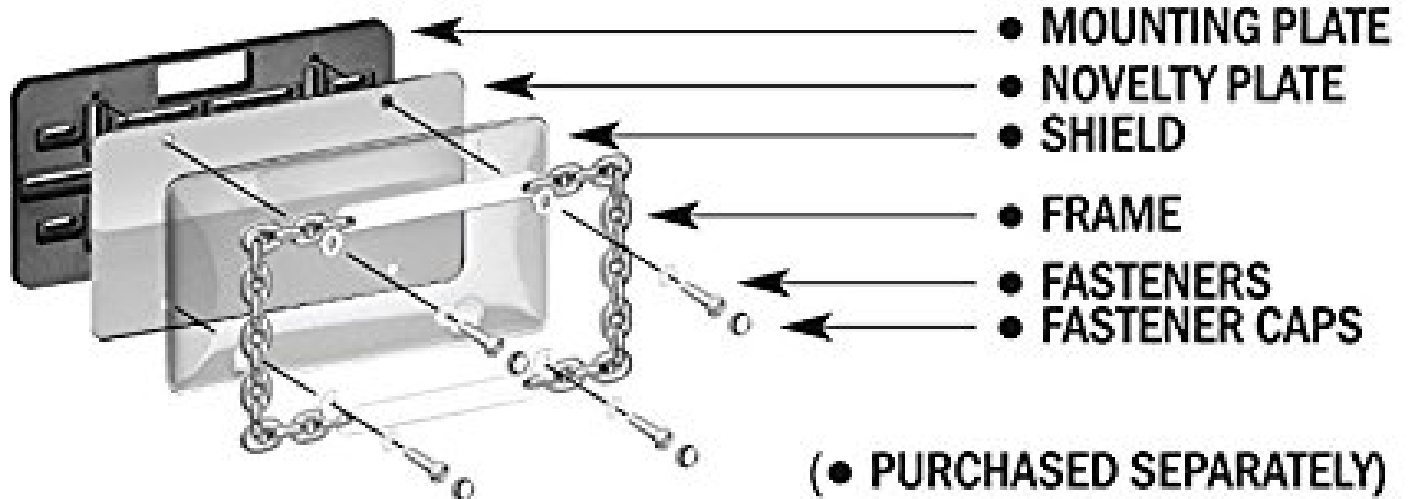

30830

Diamond Plate, Chrome

RECOMMENDED ACCESSORIES FROM CRUISER:

LEGAL DISCLAIMER: Laws concerning this product vary from State/Province to State/Province. Your State/Province may prohibit its use on public roads or restrict its use to novelty plates, show car use or off-road areas only. In some States/Provinces, including without limitation California, off-road uses are also prohibited. The manufacturer and retailer assume no responsibility for any use or application of this product in violation of any applicable law. Before installing this product, please check your State/Provincial and Local/Municipal laws and regulations.

CAUTION: DO NOT OVER-TIGHTEN! This could damage the product.

WARRANTY: Cruiser Accessories products are warranted to be free of obvious manufacturing defects. Any damage caused in installation or maintenance is not covered by warranty.