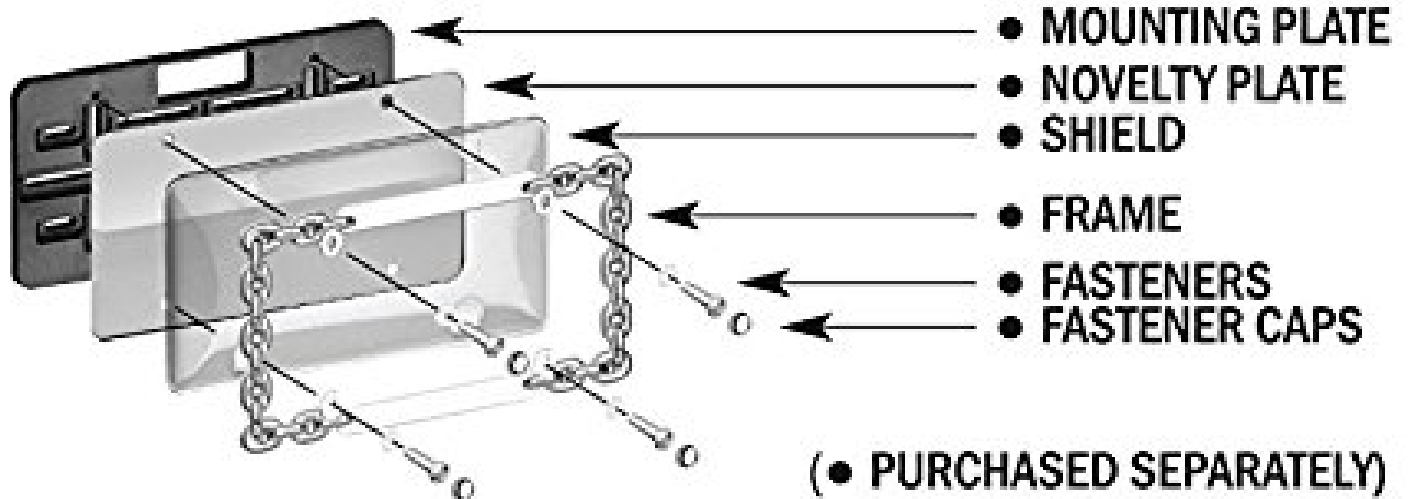

30650

Perimeter, Black

RECOMMENDED ACCESSORIES FROM CRUISER:

LEGAL DISCLAIMER: Laws concerning this product vary from State/Province to State/Province. Your State/Province may prohibit its use on public roads or restrict its use to novelty plates, show car use or off-road areas only. In some States/Provinces, including without limitation California, off-road uses are also prohibited. The manufacturer and retailer assume no responsibility for any use or application of this product in violation of any applicable law. Before installing this product, please check your State/Provincial and Local/Municipal laws and regulations.

CAUTION: DO NOT OVER-TIGHTEN! This could damage the product.

WARRANTY: Cruiser Accessories products are warranted to be free of obvious manufacturing defects. Any damage caused in installation or maintenance is not covered by warranty.