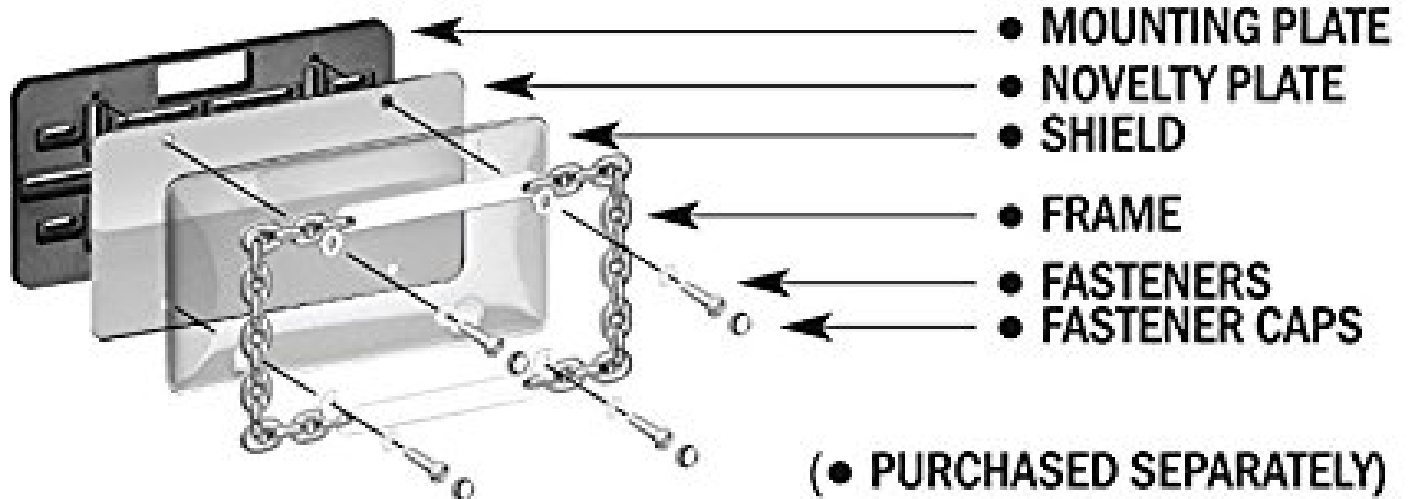

30630

Perimeter, Chrome

RECOMMENDED ACCESSORIES FROM CRUISER:

LEGAL DISCLAIMER: Laws concerning this product vary from State/Province to State/Province. Your State/Province may prohibit its use on public roads or restrict its use to novelty plates, show car use or off-road areas only. In some States/Provinces, including without limitation California, off-road uses are also prohibited. The manufacturer and retailer assume no responsibility for any use or application of this product in violation of any applicable law. Before installing this product, please check your State/Provincial and Local/Municipal laws and regulations.

CAUTION: DO NOT OVER-TIGHTEN! This could damage the product.

WARRANTY: Cruiser Accessories products are warranted to be free of obvious manufacturing defects. Any damage caused in installation or maintenance is not covered by warranty.