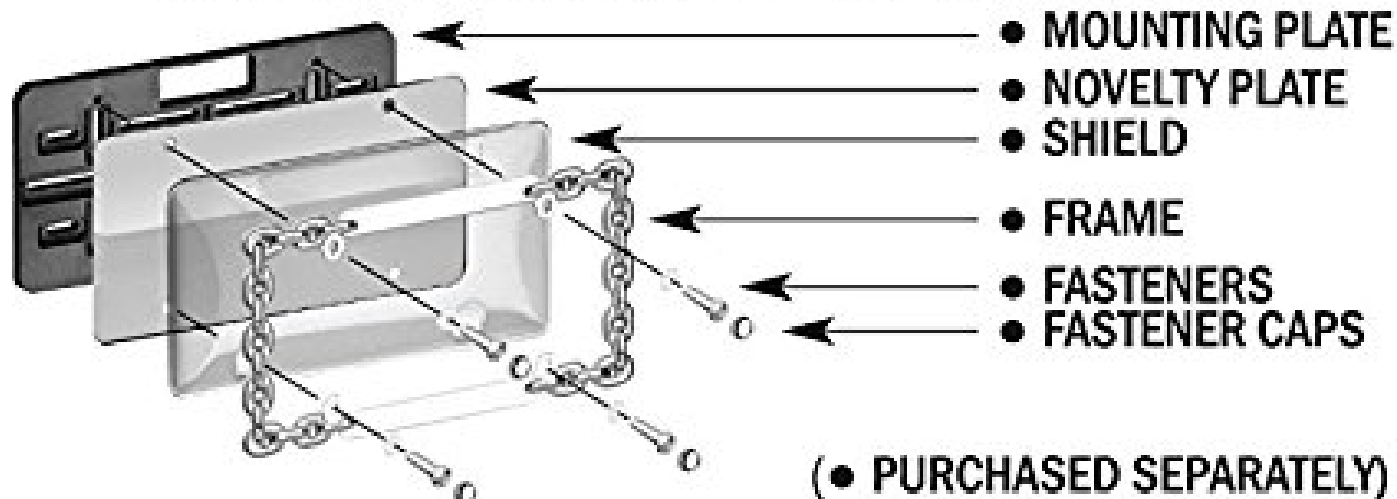

30436

Reflector II, Red/Chrome

RECOMMENDED ACCESSORIES FROM CRUISER:

LEGAL DISCLAIMER: Laws concerning this product vary from State/Province to State/Province. Your State/Province may prohibit its use on public roads or restrict its use to novelty plates, show car use or off-road areas only. In some States/Provinces, including without limitation California, off-road uses are also prohibited. The manufacturer and retailer assume no responsibility for any use or application of this product in violation of any applicable law. Before installing this product, please check your State/Provincial and Local/Municipal laws and regulations.

CAUTION: DO NOT OVER-TIGHTEN! This could damage the product.

WARRANTY: Cruiser Accessories products are warranted to be free of obvious manufacturing defects. Any damage caused in installation or maintenance is not covered by warranty.