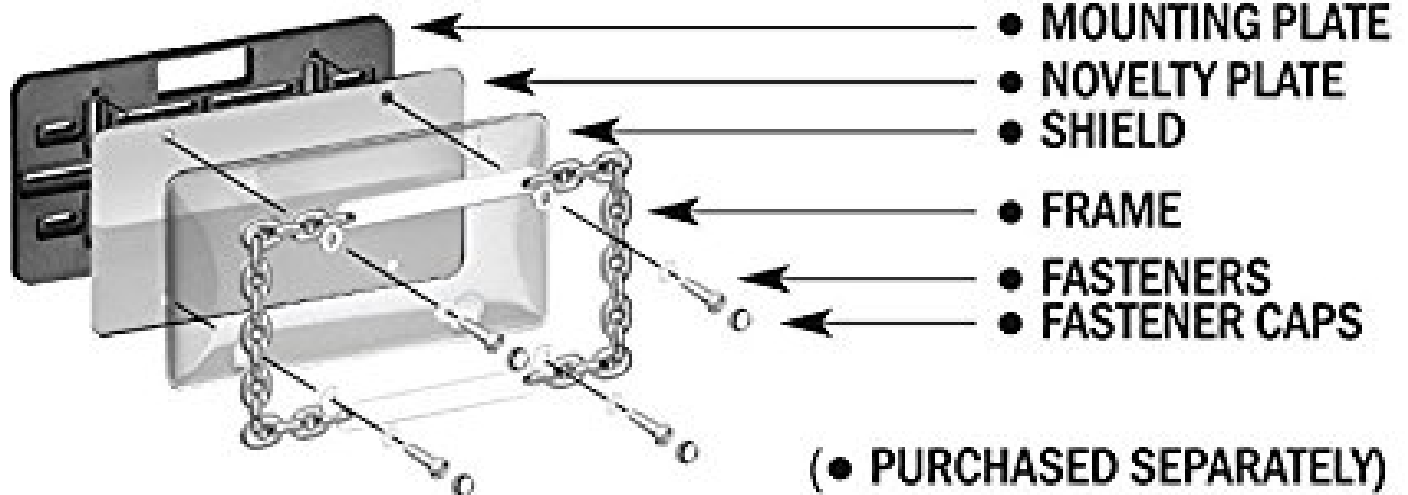

25231

Skull & Bone, Chrome

RECOMMENDED ACCESSORIES FROM CRUISER:

LEGAL DISCLAIMER: Laws concerning this product vary from State/Province to State/Province. Your State/Province may prohibit its use on public roads or restrict its use to novelty plates, show car use or off-road areas only. In some States/Provinces, including without limitation California, off-road uses are also prohibited. The manufacturer and retailer assume no responsibility for any use or application of this product in violation of any applicable law. Before installing this product, please check your State/Provincial and Local/Municipal laws and regulations.

CAUTION: DO NOT OVER-TIGHTEN! This could damage the product.

WARRANTY: Cruiser Accessories products are warranted to be free of obvious manufacturing defects. Any damage caused in installation or maintenance is not covered by warranty.