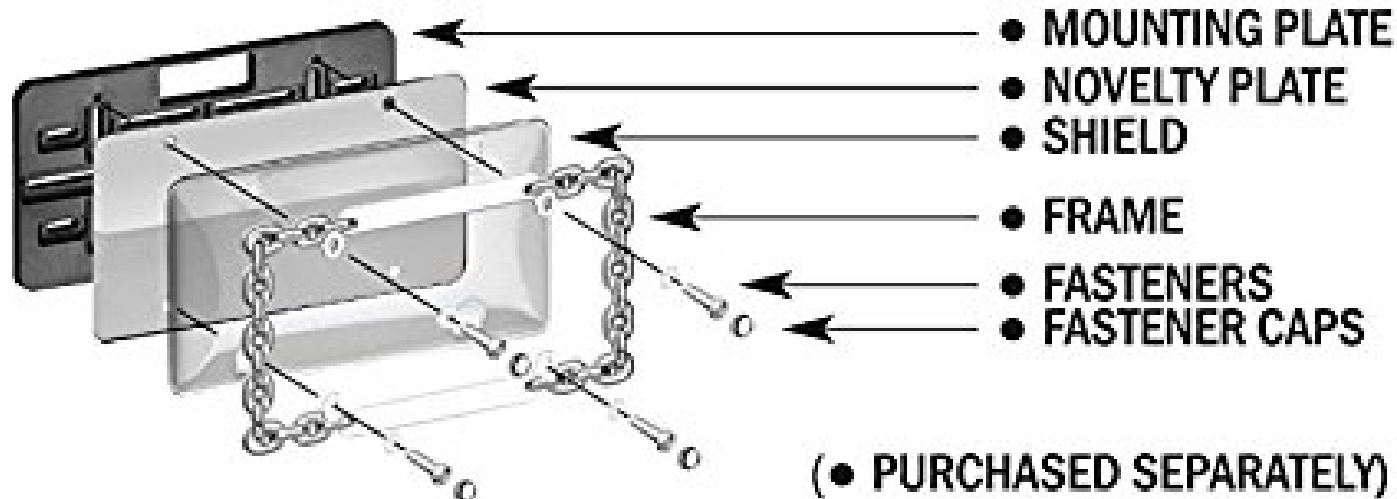

23033

Paws, Chrome

RECOMMENDED ACCESSORIES FROM CRUISER:

LEGAL DISCLAIMER: Laws concerning this product vary from State/Province to State/Province. Your State/Province may prohibit its use on public roads or restrict its use to novelty plates, show car use or off-road areas only. In some States/Provinces, including without limitation California, off-road uses are also prohibited. The manufacturer and retailer assume no responsibility for any use or application of this product in violation of any applicable law. Before installing this product, please check your State/Provincial and Local/Municipal laws and regulations.

CAUTION: DO NOT OVER-TIGHTEN! This could damage the product.

WARRANTY: Cruiser Accessories products are warranted to be free of obvious manufacturing defects. Any damage caused in installation or maintenance is not covered by warranty.