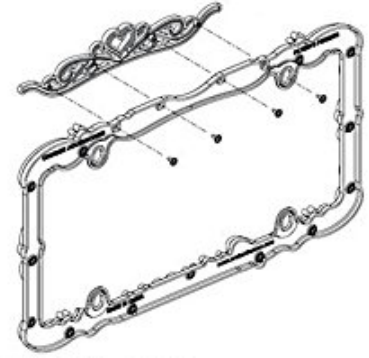

WARNING: THIS PRODUCT AND PACKAGING CONTAIN CHEMICALS KNOWN TO THE STATE OF CA TO CAUSE CANCER, BIRTH DEFECTS OR OTHER REPRODUCTIVE HARM.

CRUISER
ACCESSORIES

22635

Princess, Chrome/Black

RECOMMENDED ACCESSORIES FROM CRUISER:

- MOUNTING PLATE
- NOVELTY PLATE
- SHIELD
- FRAME
- FASTENERS
- FASTENER CAPS

(● PURCHASED SEPARATELY)

LEGAL DISCLAIMER: Laws concerning this product vary from State/Province to State/Province. Your State/Province may prohibit its use on public roads or restrict its use to novelty plates, show car use or off-road areas only. In some States/Provinces, including without limitation California, off-road uses are also prohibited. The manufacturer and retailer assume no responsibility for any use or application of this product in violation of any applicable law. Before installing this product, please check your State/Provincial and Local/Municipal laws and regulations.