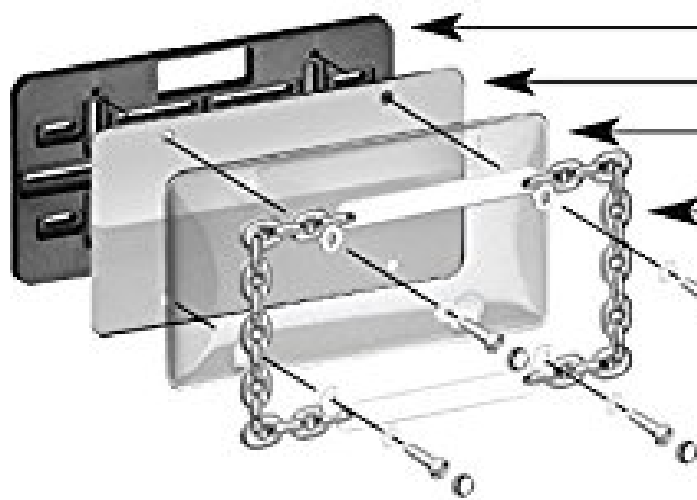

WARNING: THIS PRODUCT AND PACKAGING CONTAIN CHEMICALS KNOWN TO THE STATE OF CA TO CAUSE CANCER, BIRTH DEFECTS OR OTHER REPRODUCTIVE HARM.

CRUISER
ACCESSORIES

22635

Princess, Chrome/Black

RECOMMENDED ACCESSORIES FROM CRUISER:

- MOUNTING PLATE
- NOVELTY PLATE
- SHIELD
- FRAME
- FASTENERS
- FASTENER CAPS

(● PURCHASED SEPARATELY)

LEGAL DISCLAIMER: Laws concerning this product vary from State/Province to State/Province. Your State/Province may prohibit its use on public roads or restrict its use to novelty plates, show car use or off-road areas only. In some States/Provinces, including without limitation California, off-road uses are also prohibited. The manufacturer and retailer assume no responsibility for any use or application of this product in violation of any applicable law. Before installing this product, please check your State/Provincial and Local/Municipal laws and regulations.