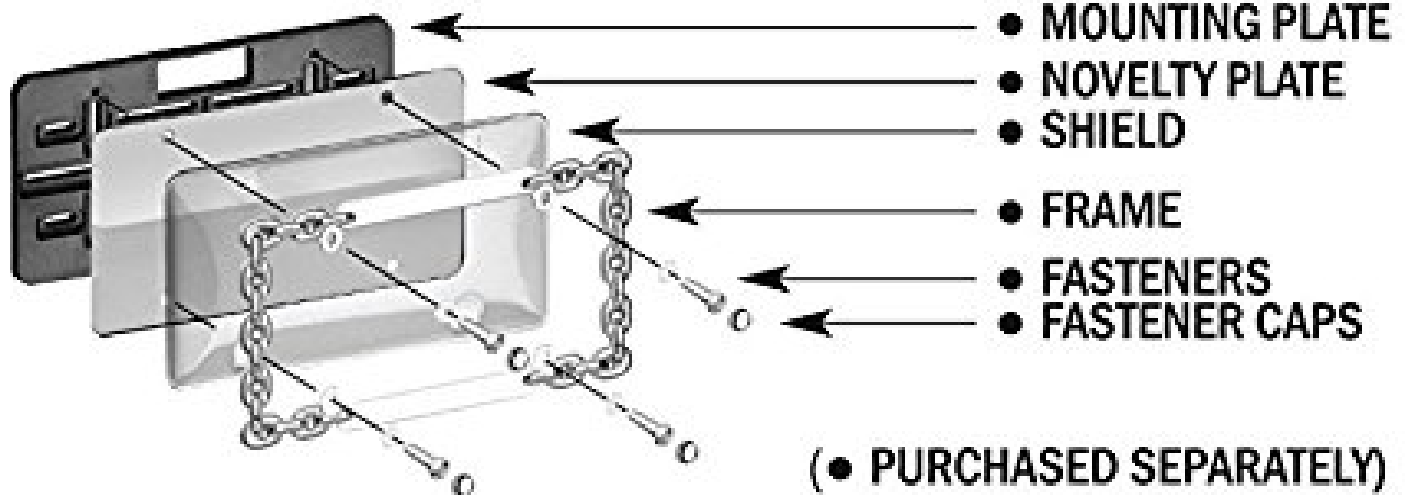

22630

Queen, Chrome/Clear w/fastener caps

RECOMMENDED ACCESSORIES FROM CRUISER:

LEGAL DISCLAIMER: Laws concerning this product vary from State/Province to State/Province. Your State/Province may prohibit its use on public roads or restrict its use to novelty plates, show car use or off-road areas only. In some States/Provinces, including without limitation California, off-road uses are also prohibited. The manufacturer and retailer assume no responsibility for any use or application of this product in violation of any applicable law. Before installing this product, please check your State/Provincial and Local/Municipal laws and regulations.

CAUTION: DO NOT OVER-TIGHTEN! This could damage the product.

WARRANTY: Cruiser Accessories products are warranted to be free of obvious manufacturing defects. Any damage caused in installation or maintenance is not covered by warranty.