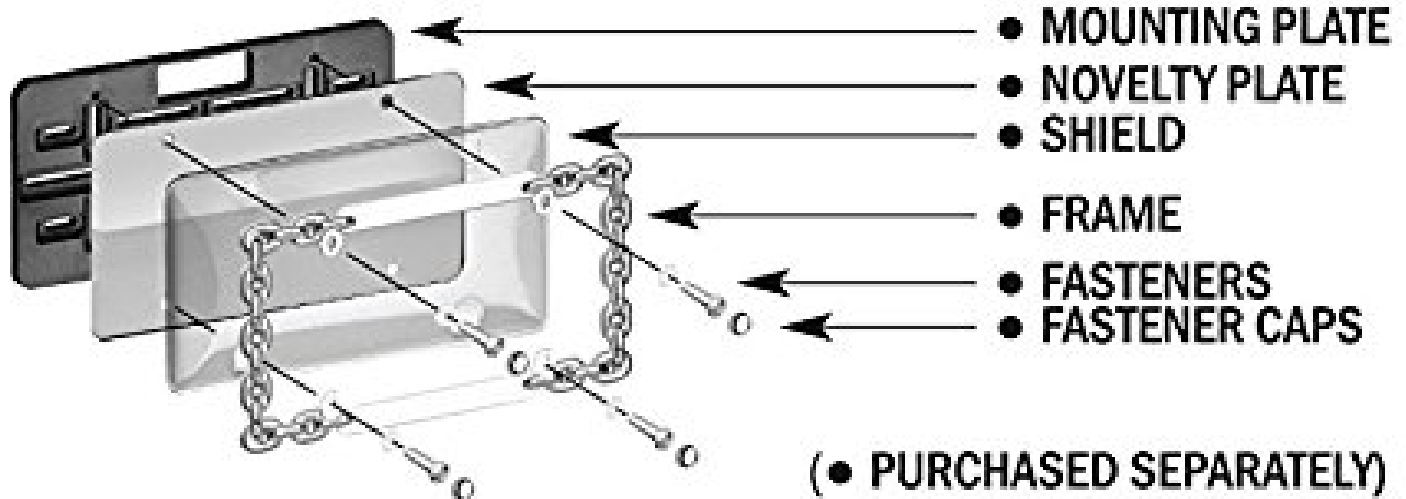

22230

Barbed Wire II, Chrome

RECOMMENDED ACCESSORIES FROM CRUISER:

LEGAL DISCLAIMER: Laws concerning this product vary from State/Province to State/Province. Your State/Province may prohibit its use on public roads or restrict its use to novelty plates, show car use or off-road areas only. In some States/Provinces, including without limitation California, off-road uses are also prohibited. The manufacturer and retailer assume no responsibility for any use or application of this product in violation of any applicable law. Before installing this product, please check your State/Provincial and Local/Municipal laws and regulations.

CAUTION: DO NOT OVER-TIGHTEN! This could damage the product.

WARRANTY: Cruiser Accessories products are warranted to be free of obvious manufacturing defects. Any damage caused in installation or maintenance is not covered by warranty.