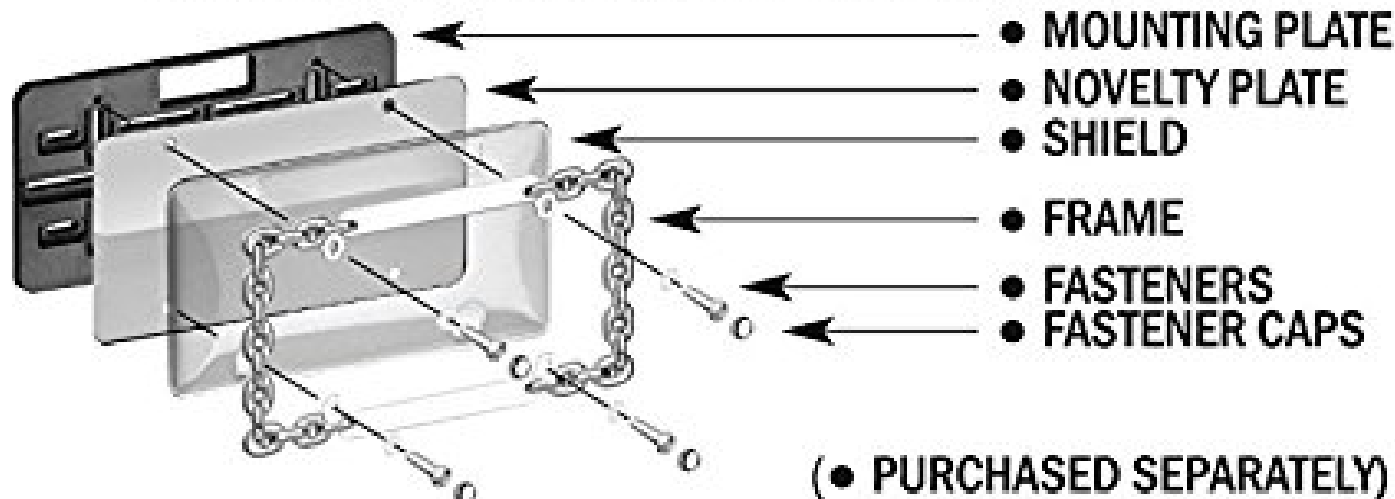

21350

Slim Rim, Black

RECOMMENDED ACCESSORIES FROM CRUISER:

LEGAL DISCLAIMER: Laws concerning this product vary from State/Province to State/Province. Your State/Province may prohibit its use on public roads or restrict its use to novelty plates, show car use or off-road areas only. In some States/Provinces, including without limitation California, off-road uses are also prohibited. The manufacturer and retailer assume no responsibility for any use or application of this product in violation of any applicable law. Before installing this product, please check your State/Provincial and Local/Municipal laws and regulations.

CAUTION: DO NOT OVER-TIGHTEN! This could damage the product.

WARRANTY: Cruiser Accessories products are warranted to be free of obvious manufacturing defects. Any damage caused in installation or maintenance is not covered by warranty.