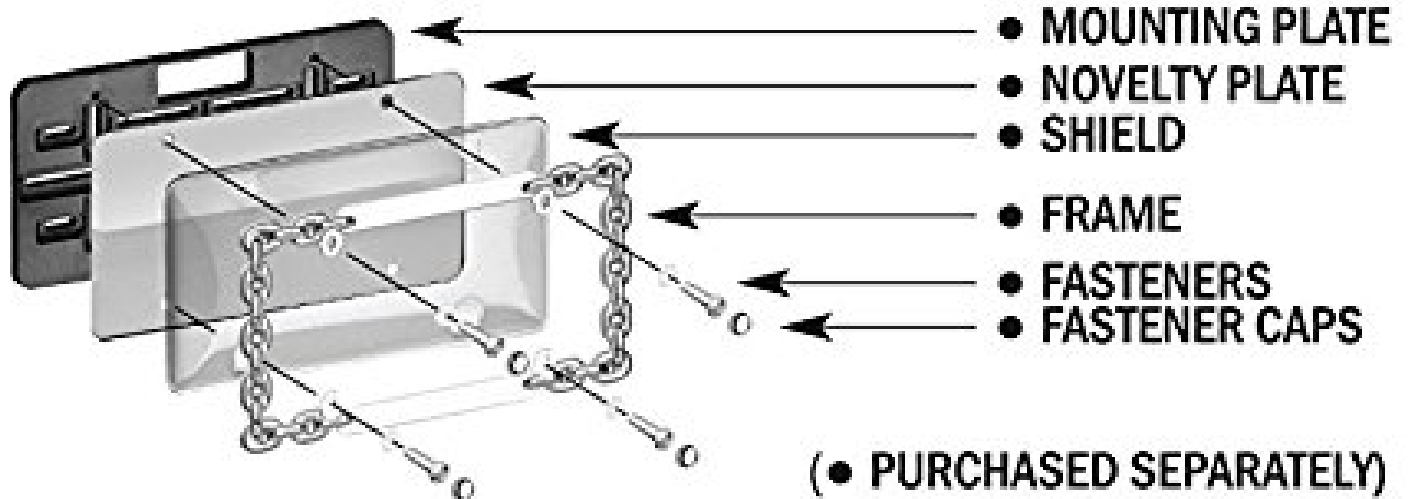

21330

Slim Rim, Chrome

RECOMMENDED ACCESSORIES FROM CRUISER:

LEGAL DISCLAIMER: Laws concerning this product vary from State/Province to State/Province. Your State/Province may prohibit its use on public roads or restrict its use to novelty plates, show car use or off-road areas only. In some States/Provinces, including without limitation California, off-road uses are also prohibited. The manufacturer and retailer assume no responsibility for any use or application of this product in violation of any applicable law. Before installing this product, please check your State/Provincial and Local/Municipal laws and regulations.

CAUTION: DO NOT OVER-TIGHTEN! This could damage the product.

WARRANTY: Cruiser Accessories products are warranted to be free of obvious manufacturing defects. Any damage caused in installation or maintenance is not covered by warranty.