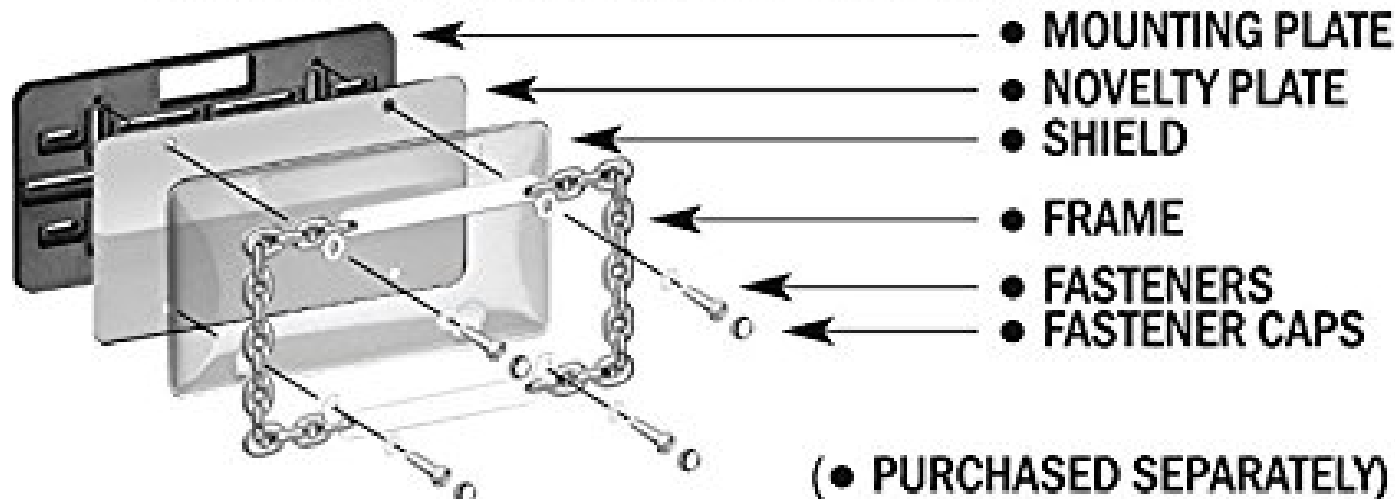

WARNING: SHARP EDGES! HANDLE WITH CARE TO AVOID INJURY!

21110

Stainless, Stainless Steel

RECOMMENDED ACCESSORIES FROM CRUISER:

LEGAL DISCLAIMER: Laws concerning this product vary from State/Province to State/Province. Your State/Province may prohibit its use on public roads or restrict its use to novelty plates, show car use or off-road areas only. In some States/Provinces, including without limitation California, off-road uses are also prohibited. The manufacturer and retailer assume no responsibility for any use or application of this product in violation of any applicable law. Before installing this product, please check your State/Provincial and Local/Municipal laws and regulations.

CAUTION: DO NOT OVER-TIGHTEN! This could damage the product.

WARRANTY: Cruiser Accessories products are warranted to be free of obvious manufacturing defects. Any damage caused in installation or maintenance is not covered by warranty.