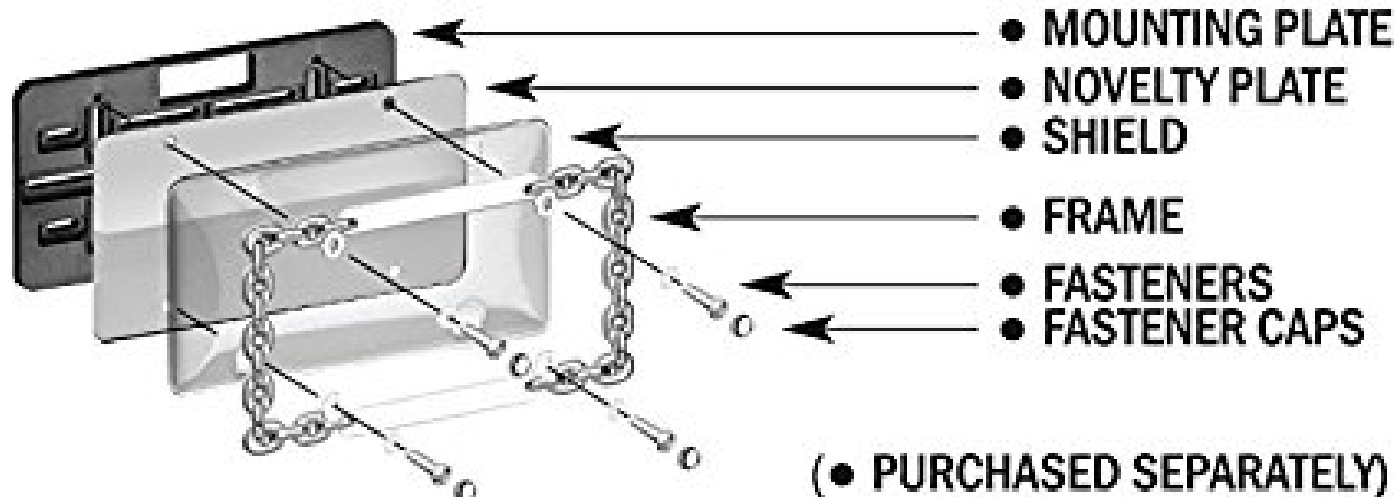

20650

Nouveau, Black

RECOMMENDED ACCESSORIES FROM CRUISER:

LEGAL DISCLAIMER: Laws concerning this product vary from State/Province to State/Province. Your State/Province may prohibit its use on public roads or restrict its use to novelty plates, show car use or off-road areas only. In some States/Provinces, including without limitation California, off-road uses are also prohibited. The manufacturer and retailer assume no responsibility for any use or application of this product in violation of any applicable law. Before installing this product, please check your State/Provincial and Local/Municipal laws and regulations.

CAUTION: DO NOT OVER-TIGHTEN! This could damage the product.

WARRANTY: Cruiser Accessories products are warranted to be free of obvious manufacturing defects. Any damage caused in installation or maintenance is not covered by warranty.