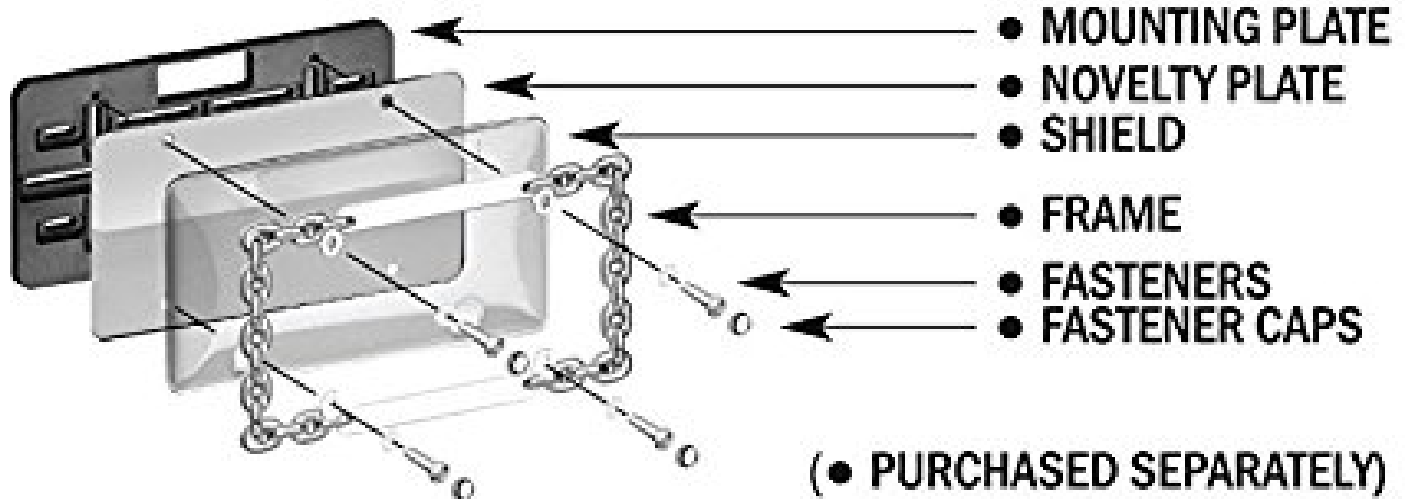

20643

Nouveau, Chrome Plastic

RECOMMENDED ACCESSORIES FROM CRUISER:

LEGAL DISCLAIMER: Laws concerning this product vary from State/Province to State/Province. Your State/Province may prohibit its use on public roads or restrict its use to novelty plates, show car use or off-road areas only. In some States/Provinces, including without limitation California, off-road uses are also prohibited. The manufacturer and retailer assume no responsibility for any use or application of this product in violation of any applicable law. Before installing this product, please check your State/Provincial and Local/Municipal laws and regulations.

CAUTION: DO NOT OVER-TIGHTEN! This could damage the product.

WARRANTY: Cruiser Accessories products are warranted to be free of obvious manufacturing defects. Any damage caused in installation or maintenance is not covered by warranty.