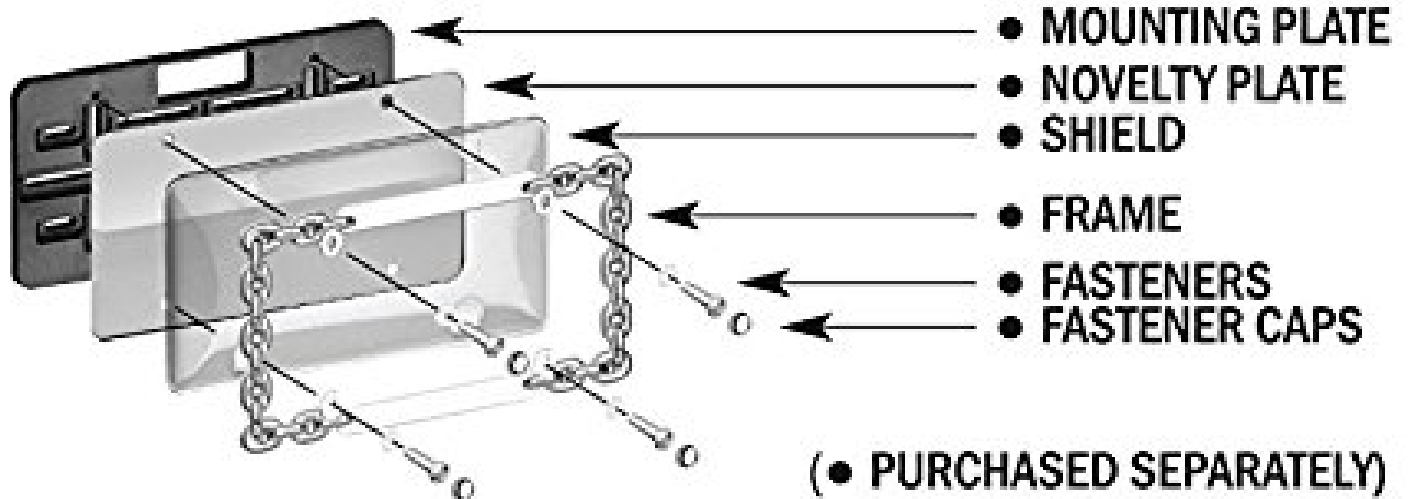

20640

Nouveau, Black Plastic

RECOMMENDED ACCESSORIES FROM CRUISER:

LEGAL DISCLAIMER: Laws concerning this product vary from State/Province to State/Province. Your State/Province may prohibit its use on public roads or restrict its use to novelty plates, show car use or off-road areas only. In some States/Provinces, including without limitation California, off-road uses are also prohibited. The manufacturer and retailer assume no responsibility for any use or application of this product in violation of any applicable law. Before installing this product, please check your State/Provincial and Local/Municipal laws and regulations.

CAUTION: DO NOT OVER-TIGHTEN! This could damage the product.

WARRANTY: Cruiser Accessories products are warranted to be free of obvious manufacturing defects. Any damage caused in installation or maintenance is not covered by warranty.